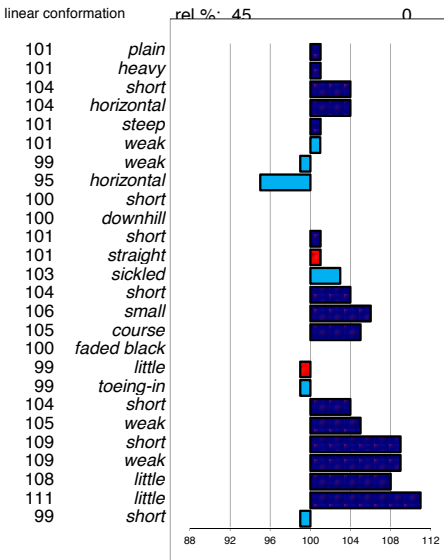

noble head
light head-neck-conn.
long neck length
vertical neck position
sloping shoulder
tight back
tight loins
sloping croup angle
long croup length
ophill body
long length forearm
standing under frontlegs
straight hind legs
long kootlengte
large hooves
dry bone quality
jet black color
much hair
toeing-out frontlegs
long walk length
powerful walk strength
long trot length
powerful trot strength
much balance
much suppleness
tall stature

Sipke 450

200501382 marks allowed: 0,7%
born: 03-04-05 not allowed: 0,0%
s.: Teade 392 mgs mggs
m.: Bauwina W. Ulke 338 Leffert 306