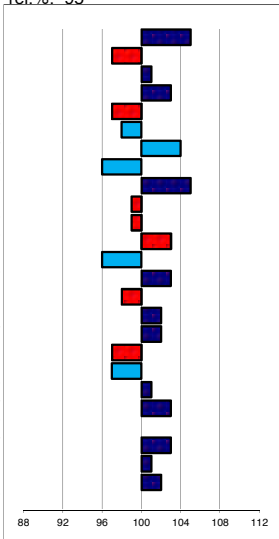

Ulke 338

199000721 marks allowed: 4,5%
born: 24-03-90 not allowed: 1,4%
s.: Tjimme 275 mgs mggs
m.: Fabiolaa Reitse 272 Ygram 240

linear conformation

rel.%: 95

105 plain
97 heavy
101 short
103 horizontal
97 steep
98 weak
104 weak
96 horizontal
105 short
99 downhill
99 short
103 straight
96 sickled
103 short
98 small
102 course
102 faded black
97 little
97 toeing-in
101 short
103 weak
100 short
103 weak
101 little
102 little
100 short

noble
light
long
vertical
sloping
tight
tight
sloping
long
ophill
long
standing unde
straight
long
large
dry
jet black
much
toeing-out
long
powerful
long
powerful
much
much
tall

head
head-neck-conn.
neck length
neck position
shoulder
back
loins
croup angle
croup length
body
length forearm
frontlegs
hind legs
kootlengte
hooves
bone quality
color
hair
frontlegs
walk length
walk strength
trot length
trot strength
balance
suppleness
stature

waarderende exterieurkenmerken

type	frame	feet & legs	walk	trot	total	
101	100	102	103	102	102	
ABFP						
rel.	walk	trot	canter	riding	driving	showdr.
74	102	103	99	100	103	106

total
102

Anne 340

199200101 marks allowed: 1,4%
born: 20-03-92 not allowed: 0,3%
s.: Reitse 272 mgs mggs
m.: Fimke fan de Jochem 259 Fokke 217

linear conformation

rel.%: 95

98 plain
97 heavy
92 short
97 horizontal
98 steep
100 weak
100 weak
92 horizontal
103 short
87 downhill
95 short
97 straight
107 sickled
99 short
102 small
103 course
98 faded black
97 little
98 toeing-in
101 short
102 weak
101 short
102 weak
99 little
99 little
97 short