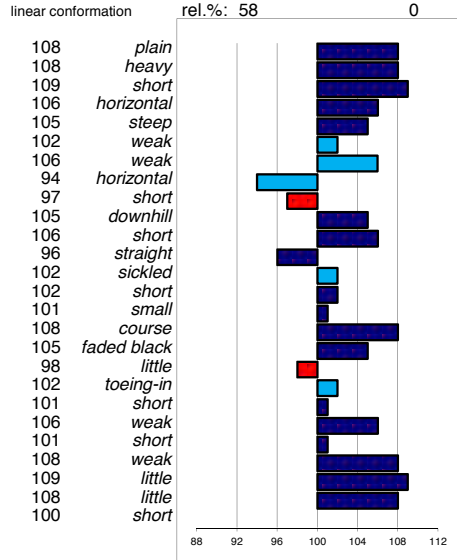

noble
light
long
vertical
sloping
tight
tight
sloping
long
ophill
long
standing under
straight
long
large
dry
jet black
much
toeing-out
long
powerful
long
powerful
much
much
tall

waarderende exterieurkenmerken							total	
type	frame	feet & legs		walk	trot			
110	111	107		104	108		108	
ABFP								
rel.	walk	trot	canter	riding	driving	showdr.	total	
0	0	0	0	0	0	0	0	

Olgert 445

200400835 marks allowed: 3,4%
born: 19-03-04 not allowed: 2,4%
s.: Ulke 338 mgs mggs
m.: Sjoukje E. Atse 342 Oege 267