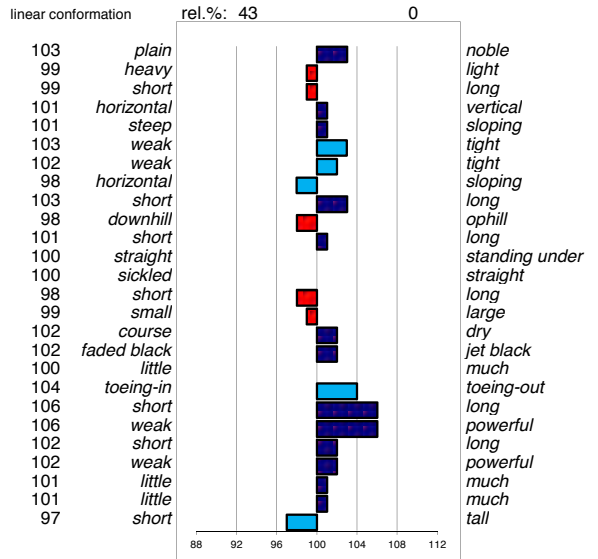

noble
light
long
vertical
sloping
tight
tight
sloping
long
ophill
long
standing under
straight
long
large
dry
jet black
much
toeing-out
long
powerful
long
powerful
much
much
tall

waarderende exterieurkenmerken

type	frame	feet & legs	walk	trot	total			
104	105	103	107	102	104			
ABFP								
rel.	walk	trot	canter	riding	driving	showdr.	werkl.	total
0	0	0	0	0	0	0	0	0