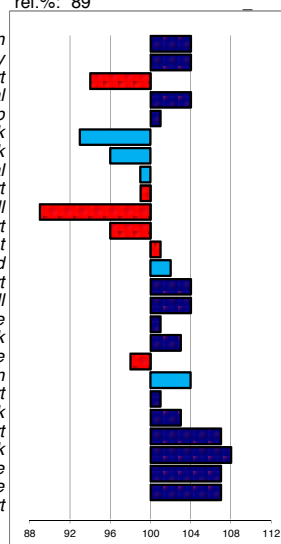

noble
light
long
vertical
sloping
tight
tight
sloping
long
ophill
long
standing under
straight
long
large
dry
jet black
much
toeing-out
long
powerful
long
powerful
much
much
tall

waarderende exterieurkenmerken

type	frame	feet & legs			walk	trot	total
103	98	105		104	107	104	
ABFP							
rel.	walk	trot	canter	riding	driving	showdr.	total
73	98	109	107	107	105	105	105