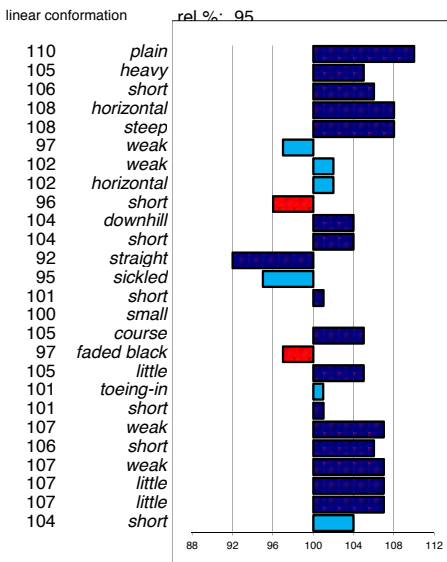

noble
light
long
vertical
sloping
shoulder
back
loins
croup angle
croup length
body
length forearm
standing under
straight
hind legs
long
large
dry
jet black
much
toeing-out
powerful
long
powerful
much
much
tall

head
head-neck-conn.
neck length
neck position
shoulder
back
loins
croup angle
croup length
body
length forearm
frontlegs
hind legs
kootlengte
hooves
bone quality
color
hair
frontlegs
walk length
walk strength
trots length
trots strength
balance
suppleness
stature

Aan 416

200044011 marks allowed: 1,5%
born: 25-06-00 not allowed: 0,0%
s.: Abe 346 mgs mggs
m.: Dieke V. Jurjen 303 Wessel 237