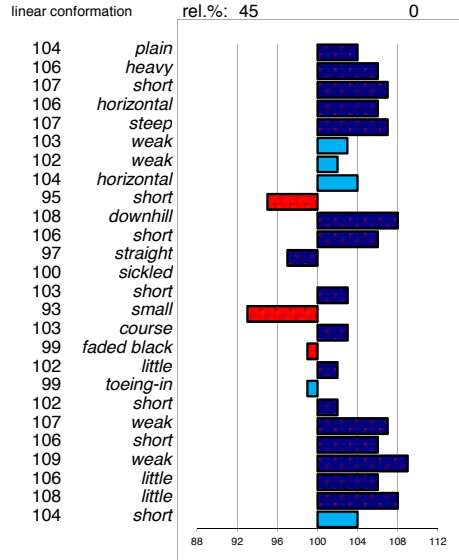

noble
light
long
vertical
sloping
tight
tight
sloping
long
ophill
long
standing under
straight
long
large
dry
jet black
much
toeing-out
long
powerful
long
powerful
much
much
tall

waarderende exterieurkenmerken

type	frame	feet & legs	walk	trot	total		
102	99	100	100	103	101		
ABFP							
rel.	walk	trot	canter	riding	driving	showdr.	total
0	0	0	0	0	0	0	0

waarderende exterieurkenmerken

type	frame	feet & legs	walk	trot	total		
107	108	104	105	107	106		
ABFP							
rel.	walk	trot	canter	riding	driving	showdr.	total
0	0	0	0	0	0	0	0

Uldrik 457

200601504 marks allowed: 1,1%
born: 08-04-06 not allowed: 0,0%
s.: Dries 421 mgs mggs
m.: Eeke fan 'e Ve Tsjerk 328 Dirk 298