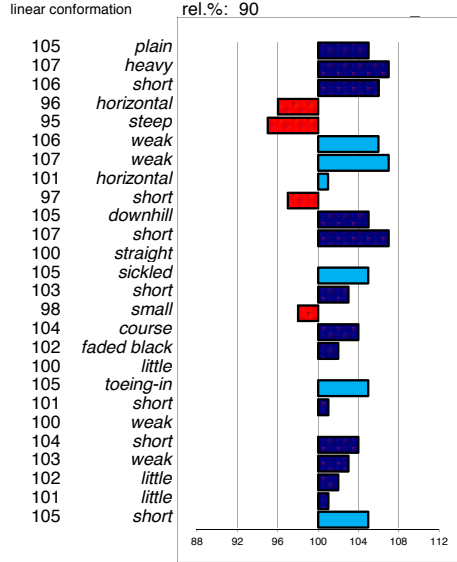

noble
light
long
vertical
sloping
tight
tight
sloping
long
ophill
long
standing under
straight
long
large
dry
jet black
much
toeing-out
long
powerful
long
powerful
much
much
tall

waarderende exterieurkenmerken

type	frame	feet & legs				walk	trot	total
101	104	103	103	100	100	102	102	102
ABFP								
rel.	walk	trot	canter	riding	driving	showdr.	total	
69	97	104	110	103	101	105	103	

Andries 415

200037791 marks allowed: 5,8%
born: 13-06-00 not allowed: 0,6%
s.: Tsjerk 328 mgs mggs
m.: Gitte Nykle 309 Lammert 260