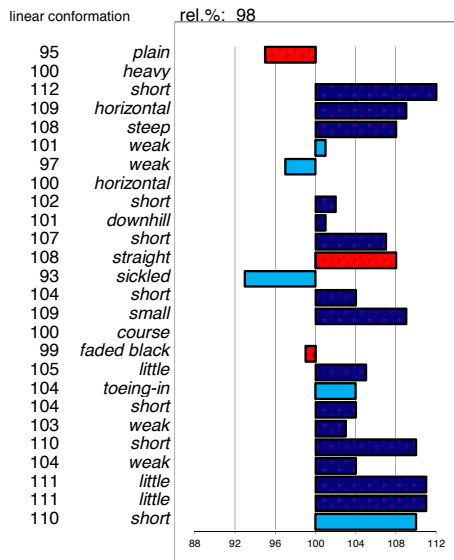

waarderende exterieurkenmerken

type	frame	feet & legs			walk	trot	total
104	104	101	101	103	104	103	
ABFP							
rel.	walk	trot	canter	riding	driving	showdr.	total
80	100	103	101	102	102	103	102