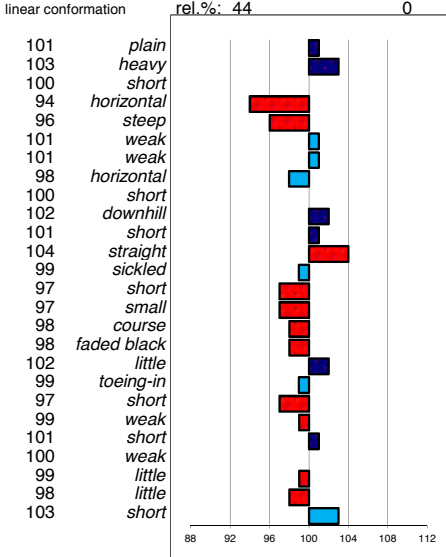

Anders 451

200014251
born: 26-03-00
s.: Adel 357 mgs mggs
m.: Hanneke v.d. Ouke 313 Bjinse 241

marks allowed: 1,4%
not allowed: 0,7%

noble
light
long
vertical
sloping
tight
tight
sloping
long
ophill
long
standing under
straight
long
large
dry
jet black
much
toeing-out
long
powerful
long
powerful
much
much
tall

head
head-neck-conn.
neck length
neck position
shoulder
back
loins
croup angle
croup length
body
length forearm
frontlegs
hind legs
kootlengte
hooves
bone quality
color
hair
frontlegs
walk length
walk strength
trot length
trot strength
balance
suppleness
stature

waarderende exterieurkenmerken

type	frame	feet & legs	walk	trot	total		
97	98	97	98	101	98		
ABFP							
rel.	walk	trot	canter	riding	driving	showdr.	total
0	0	0	0	0	0	0	0

Reinder 452

200500407
born: 27-02-05
s.: Aan 416 mgs mggs
m.: Trynke B. Sierk 326 Ludse 305

marks allowed: 1,3%
not allowed: 0,4%