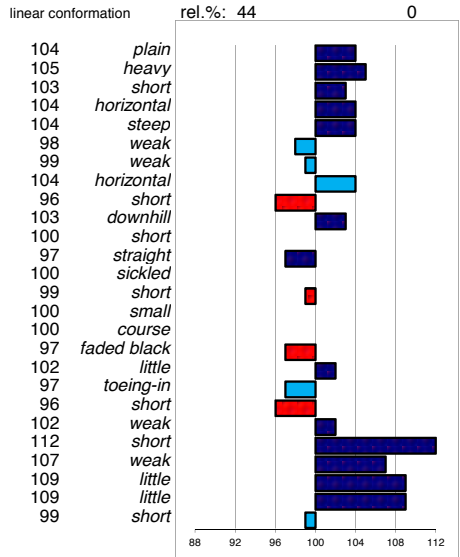

noble
light
long
vertical
sloping
tight
tight
sloping
long
ophill
long
standing under
straight
long
large
dry
jet black
much
toeing-out
long
powerful
long
powerful
much
much
tall

waarderende exterieurkenmerken

type	frame	feet & legs	walk	trot	total		
106	104	103	101	108	105		
ABFP							
rel.	walk	trot	canter	riding	driving	showdr.	total
0	0	0	0	0	0	0	0