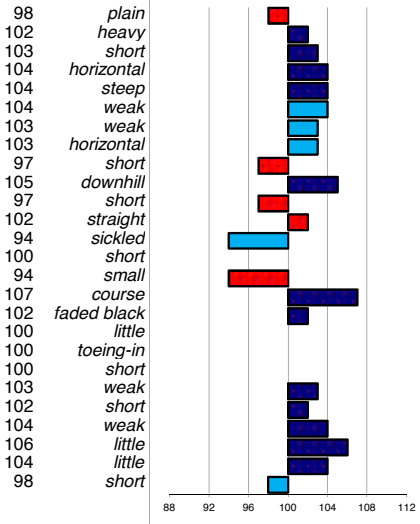

Wikke 404

199903451
born: 02-03-99 marks allowed: 1,9%
not allowed: 0,5%
s.: Ritse 322 mgs mggs
m.: Annerichje T. Gerlof 294 Tjimme 275

linear conformation

rel.%: 92

noble
light
long
vertical
sloping
tight
tight
sloping
long
ophill
long
standing under
straight
long
large
dry
jet black
much
toeing-out
long
powerful
long
powerful
much
much
tall

head
head-neck-conn.
neck length
neck position
shoulder
back
loins
croup angle
croup length
body
length forearm
frontlegs
hind legs
kootlengte
hooves
bone quality
color
hair
frontlegs
walk length
walk strength
trot length
trot strength
balance
suppleness
stature

waarderende exterieurkenmerken

type	frame	feet & legs				walk	trot	total
102	104	105				102	104	103
ABFP								
rel.	walk	trot	canter	riding	driving	showdr.	total	
72	100	103	97	101	100	102	100	

Rindert 406

199717271
born: 10-05-97 marks allowed: 2,7%
not allowed: 1,0%
s.: Brandus 345 mgs mggs
m.: Elske Jochem 259 Freark 218

linear conformation

rel.%: 91