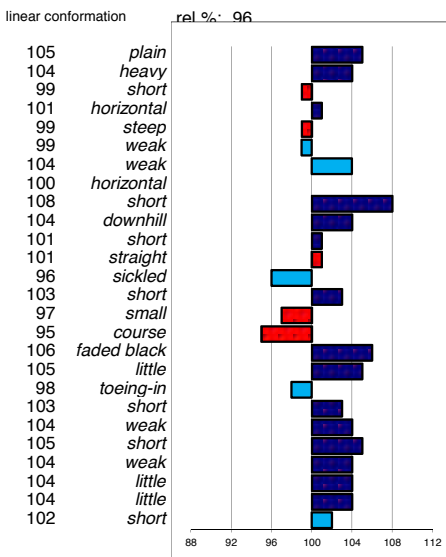

noble
light
long
vertical
sloping
tight
tight
sloping
long
ophill
long
standing under
straight
long
large
dry
jet black
much
toeing-out
long
powerful
long
powerful
much
much
tall

head
head-neck-conn.
neck length
neck position
shoulder
back
loins
croup angle
croup length
body
length forearm
frontlegs
hind legs
kootlengte
hooves
bone quality
color
hair
frontlegs
walk length
walk strength
trot length
trot strength
balance
suppleness
stature

waarderende exterieurkenmerken							
type	frame	feet & legs			walk	trot	total
105	104	99			104	103	103
ABFP							
rel.	walk	trot	canter	riding	driving	showdr.	total
80	100	101	100	101	104	102	101

Fetse 349

199303791 marks allowed: 2,2%
born: 03-04-93 not allowed: 0,2%
s.: Feitse 293 mgs mggs
m.: Ordina B. Djurre 284 Reitse 272