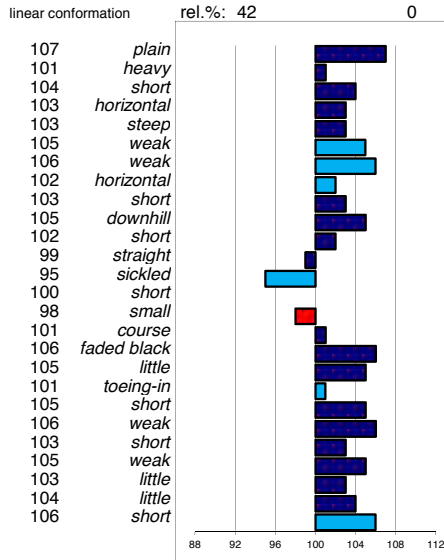

107 plain
101 heavy
104 short
103 horizontal
103 steep
105 weak
106 weak
102 horizontal
103 short
105 downhill
102 short
99 straight
95 sickled
100 short
98 small
101 course
106 faded black
105 little
101 toeing-in
105 short
106 weak
103 short
105 weak
103 little
104 little
106 short

noble
light
long
vertical
sloping
tight
tight
sloping
long
ophill
long
standing under
straight
long
large
dry
jet black
much
toeing-out
long
powerful
long
powerful
much
much
tall

waarderende exterieurkenmerken							
type	frame	feet & legs			walk	trot	total
101	105	105			106	107	105
ABFP							
rel.	walk	trot	canter	riding	driving	showdr.	total
0	0	0	0	0	0	0	0

waarderende exterieurkenmerken							
type	frame	feet & legs			walk	trot	total
108	106	103			106	105	106
ABFP							
rel.	walk	trot	canter	riding	driving	showdr.	total
0	0	0	0	0	0	0	0