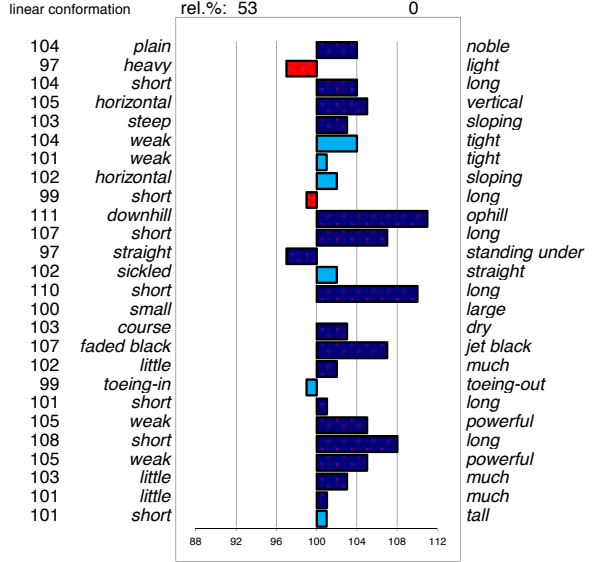

type	frame	feet & legs	walk	trot	total		
106	108	104	100	106	105		
ABFP							
rel.	walk	trot	canter	riding	driving	showdr.	total
0	0	0	0	0	0	0	0

Maurits 437

200400178 marks allowed: 0,8%
born: 19-02-04 not allowed: 0,4%
s.: Ulbert 390 mgs mggs
m.: Wendy fan it f Ulke 338 Jurjen 303