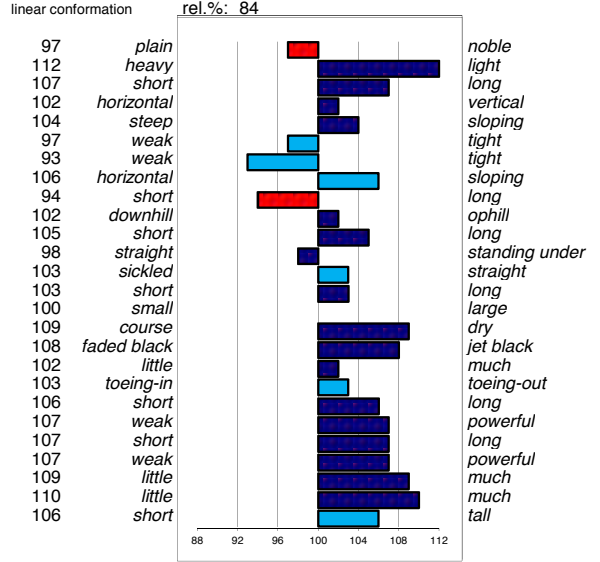

waarderende exterieurkenmerken						
type	frame	feet & legs	walk	trot	total	
102	103	104	106	106	106	104
ABFP						
rel.	walk	trot	canter	riding	driving	showdr.
72	106	106	106	106	106	106
total 106						

Doaitzen 420

200106691 marks allowed: 2,7%
born: 23-02-01 not allowed: 0,2%
s.: Wander 352 mgs mggs
m.: Wieke van Sc Reitse 272 Tsjalling 235