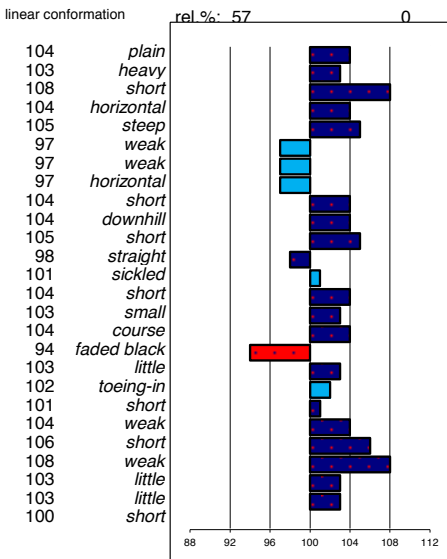

noble
light
long
vertical
sloping
shoulder
back
loins
sloping
long
ophill
long
standing under
straight
long
large
dry
jet black
much
toeing-out
long
powerful
long
powerful
much
much
tall

head
head-neck-conn.
neck length
neck position
shoulder
back
loins
croup angle
croup length
body
length forearm
frontlegs
hind legs
pasterns
hooves
bone quality
color
hair
frontlegs
walk length
walk strength
trot length
trot strength
balance
suppleness
stature

Jisse 433

200305113
born: 07-05-03
s.: Jasper 366
m.: Brecht
mgs Dirk 298
mggs Walter 282
marks allowed: 1,2%
not allowed: 0,2%