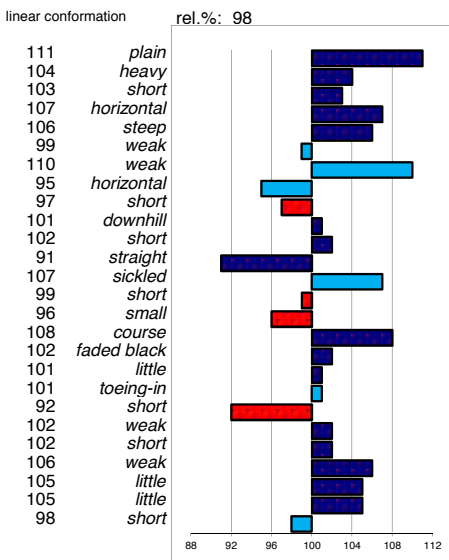

waarderende exterieurkenmerken

type	frame	feet & legs			walk	trot	total
109	107	107	107	99	105	105	
ABFP							
rel.	walk	trot	canter	riding	driving	showdr.	total
85	97	99	100	99	100	105	100

Teunis 332

199002891 marks allowed: 4,0%
born: 08-03-90 not allowed: 1,4%
s.: Gerlof 294 mgs mggs
m.: Gertruda Lammert 260 Tsjalling 235