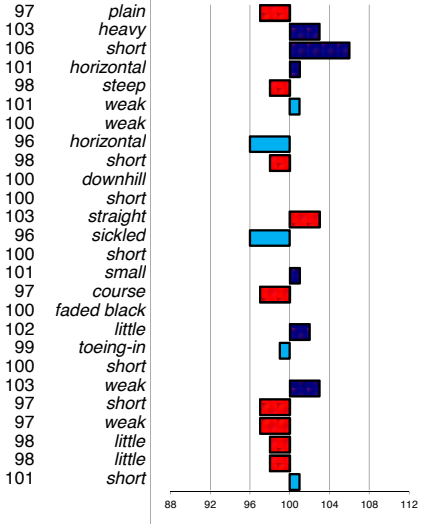

Fède 350

199301471
born: 11-04-93
s.: Jelmer 297 mgs Hearke 254
m.: Urssel mgs Wessel 237

marks allowed: 1,0%
not allowed: 0,0%

linear conformation

rel.%: 85

noble
light
long
vertical
sloping
tight
tight
sloping
long
downhill
ophill
long
standing under
straight
sickled
long
large
dry
jet black
much
toeing-out
long
powerful
long
powerful
much
much
tall

Erik 351

199320351
born: 28-04-93
s.: Jelmer 297 mgs Frans 289
m.: Stina mgs Ygram 240

marks allowed: 8,2%
not allowed: 0,6%

linear conformation

rel.%: 92