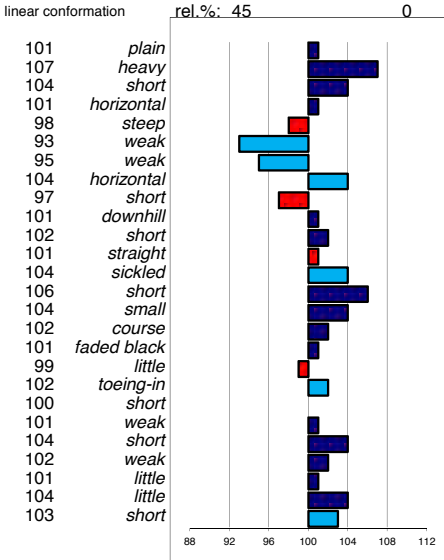

Take 455

200600525 marks allowed: 1,6%
born: 15-03-06 not allowed: 0,0%
s.: Jakob 302 mgs mggs
m.: lemkje ut 'e Ri Oltman 317 Tsjalling 235

noble
light
long
vertical
sloping
tight
tight
sloping
long
loins
long
standing under
straight
long
large
dry
jet black
much
toeing-out

head
head-neck-conn.
neck length
neck position
shoulder
back
loins
croup angle
croup length
body
length forearm
frontlegs
hind legs
kootlengte
hooves
bone quality
color
hair
frontlegs
walk length
walk strength
trots length
trots strength
balance
suppleness
stature

Tymon 456

200601313 marks allowed: 0,0%
born: 01-04-06 not allowed: 0,0%
s.: Andries 415 mgs mggs
m.: Helena L. Leffert 306 Dirk 298