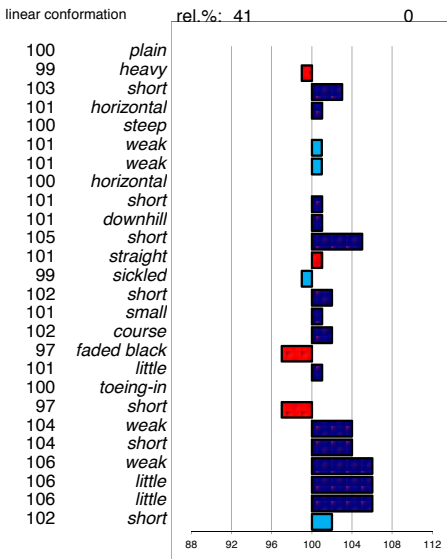

noble
light
long
vertical
sloping
tight
tight
sloping
long
ophill
long
standing under
straight
long
large
dry
jet black
much
toeing-out
long
powerful
long
powerful
much
much
tall

head
head-neck-conn.
neck length
neck position
shoulder
back
loins
croup angle
croup length
body
length forearm
frontlegs
hind legs
kootlengte
hooves
bone quality
color
hair
frontlegs
walk length
walk strength
trot length
trot strength
balance
suppleness
stature

waarderende exterieurkenmerken

type	frame	feet & legs	walk	trot	total			
104	106	104	102	106	104			
ABFP								
rel.	walk	trot	canter	riding	driving	showdr.	werkl.	total
0	0	0	0	0	0	0	0	0

Wytse 462

200703039
born: 04-05-07
s.: Arjen 417
m.: Wilinda K.
mgs Oege 267
mggs Reitse 272
marks allowed: nvt
not allowed: nvt