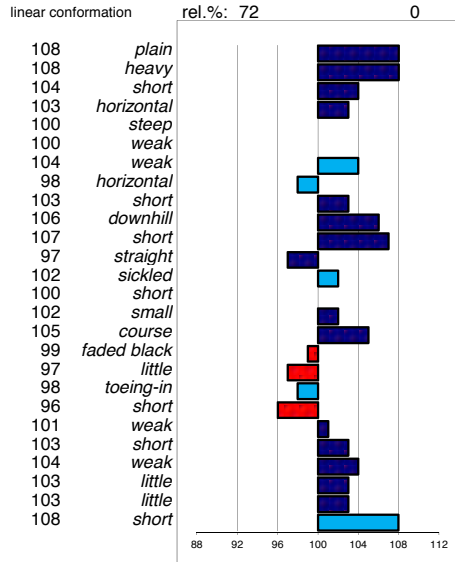

108 plain
108 heavy
104 short
103 horizontal
100 steep
100 weak
104 weak
98 horizontal
103 short
106 downhill
107 short
97 straight
102 sickled
100 short
102 small
105 course
99 faded black
97 little
98 toeing-in
96 short
101 weak
103 short
104 weak
103 little
103 little
108 short

108 plain
108 heavy
104 short
103 horizontal
100 steep
100 weak
104 weak
98 horizontal
103 short
106 downhill
107 short
97 straight
102 sickled
100 short
102 small
105 course
99 faded black
97 little
98 toeing-in
96 short
101 weak
103 short
104 weak
103 little
103 little
108 short

noble
light
long
vertical
sloping
tight
tight
sloping
long
ophill
long
standing under
straight
long
large
dry
jet black
much
toeing-out
long
powerful
long
powerful
much
much
tall

waarderende exterieurkenmerken

type	frame	feet & legs	walk	trot	total		
104	105	101	104	103	104		
ABFP							
rel.	walk	trot	canter	riding	driving	showdr.	total
0	0	0	0	0	0	0	0

waarderende exterieurkenmerken

type	frame	feet & legs	walk	trot	total		
107	109	107	99	103	104		
ABFP							
rel.	walk	trot	canter	riding	driving	showdr.	total
0	0	0	0	0	0	0	0

Jense 432

200303947
born: 04-04-03
s.: Sierk 326
m.: Sonja van het Leffert 306
mgs
mggs Reitse 272
marks allowed: 0,0%
not allowed: 0,0%