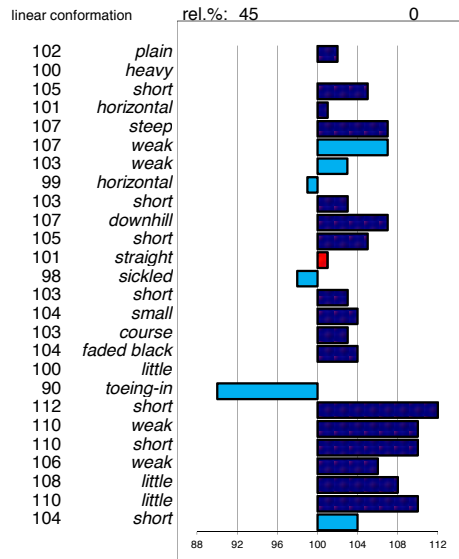

noble
light
long
vertical
sloping
tight
tight
sloping
long
ophill
long
standing under
straight
long
large
dry
jet black
much
toeing-out
long
powerful
long
powerful
much
much
tall

waarderende exterieurkenmerken

type	frame	feet & legs	walk	trot	total			
106	108	105	108	106	107			
ABFP								
rel.	walk	trot	canter	riding	driving	showdr.	werkl.	total
0	0	0	0	0	0	0	0	0