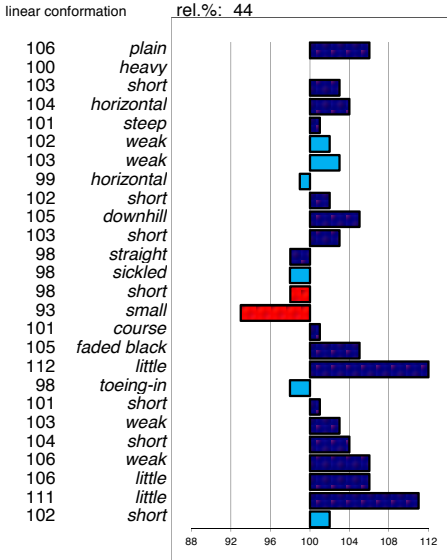

Tonjes 459

200601244
born: 12-03-06
s.: Anton 343
m.: Tjallina W.
mgs Ulke 338
mggs Leffert 306
marks allowed: 0,0%
not allowed: 0,0%

noble
light
long
vertical
sloping
tight
tight
sloping
long
ophill
long
standing under
straight
long
large
dry
jet black
much
toeing-out
long
powerful
long
powerful
much
much
tall

head
head-neck-conn.
neck length
neck position
shoulder
back
loins
croup angle
croup length
body
length forearm
frontlegs
hind legs
kootlengte
hooves
bone quality
color
hair
frontlegs
walk length
walk strength
trot length
trot strength
balance
suppleness
stature

Tjalbert 460

200600983
born: 28-03-06
s.: Beart 411
m.: Grevinne fan I Ulke 338
mgs Ulke 338
mggs Melle 311
marks allowed: 0,0%
not allowed: 0,0%