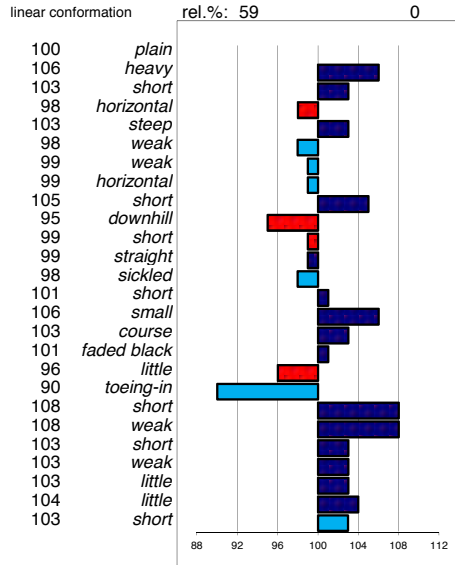

noble
light
long
vertical
sloping
tight
tight
sloping
long
ophill
long
standing under
straight
long
large
dry
jet black
much
toeing-out
long
powerful
long
powerful
much
much
tall

waarderende exterieurkenmerken

type	frame	feet & legs	walk	trot	total		
107	108	105	104	106	106		
ABFP							
rel.	walk	trot	canter	riding	driving	showdr.	total
0	0	0	0	0	0	0	0

waarderende exterieurkenmerken

type	frame	feet & legs	walk	trot	total		
103	103	99	109	104	104		
ABFP							
rel.	walk	trot	canter	riding	driving	showdr.	total
0	0	0	0	0	0	0	0

Maurus 441

200403319 marks allowed: 0,7%
born: 29-04-04 not allowed: 0,7%
s.: Tsjalke 397 mgs mggs
m.: Wytske van di Krist 358 Jelmer 297