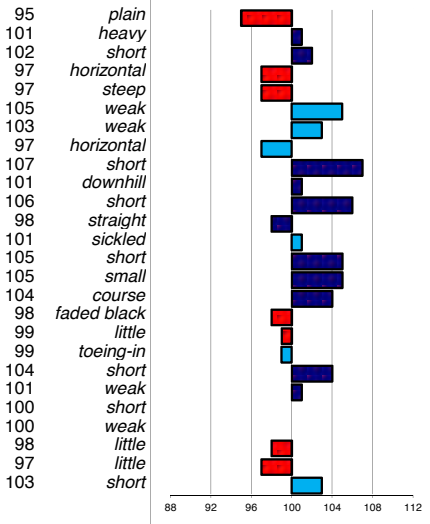

type	frame	feet & legs				walk	trot	total
100	101	101				102	98	100
ABFP								
rel.	walk	trot	canter	riding	driving	showdr.	total	
77	103	98	101	101	100	98	100	

### Wander 352

199111221  
 born: 24-06-91  
 s.: Barteld 292 mgs Djurre 284  
 m.: Nylke S. mgs Mark 232

marks allowed: 6,1%  
 not allowed: 0,3%

linear conformation

rel.%: 93

noble  
 light  
 long  
 vertical  
 sloping  
 tight  
 tight  
 sloping  
 long  
 downhill  
 ophill  
 long  
 standing under  
 straight  
 long  
 large  
 dry  
 jet black  
 much  
 toeing-out  
 long  
 powerful  
 long  
 powerful  
 much  
 much  
 tall