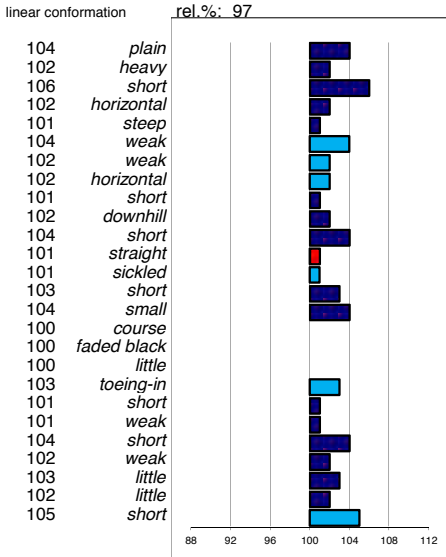

Brandus 345

199209121 marks allowed: 6,2%
born: 13-05-92 not allowed: 0,8%
s.: Reitse 272 mgs mggs
m.: Hoogheid Oege 267 Freark 218

noble
light
long
vertical
sloping
tight
tight
sloping
long
ophill
long
standing under
straight
long
large
dry
jet black
much
toeing-out
long
powerful
long
powerful
much
much
tall

head
head-neck-conn.
neck length
neck position
shoulder
back
loins
croup angle
croup length
body
length forearm
frontlegs
hind legs
kootlengte
hooves
bone quality
color
hair
frontlegs
walk length
walk strength
trot length
trot strength
balance
suppleness
stature

waarderende exterieurkenmerken							
type	frame	feet & legs			walk	trot	total
103	103	102			101	102	102
ABFP							
rel.	walk	trot	canter	riding	driving	showdr.	total
80	97	104	104	104	102	105	102

Abe 346

199206311 marks allowed: 5,2%
born: 27-04-92 not allowed: 1,5%
s.: Jillis 301 mgs mggs
m.: Wina-Vrouck Hearke 254 Gabe 221