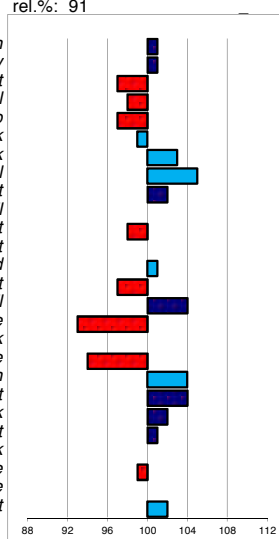

noble
light
long
vertical
sloping
tight
tight
sloping
long
ophill
long
standing under
straight
long
large
dry
jet black
much
toeing-out
long
powerful
long
powerful
much
much
tall

head
head-neck-conn.
neck length
neck position
shoulder
back
loins
croup angle
croup length
body
length forearm
frontlegs
hind legs
kootlengte
hooves
bone quality
color
hair
frontlegs
walk length
walk strength
trot length
trot strength
balance
suppleness
stature

waarderende exterieurkenmerken

type	frame	feet & legs	walk	trot	total	
98	100	97	101	99	99	
ABFP						
rel.	walk	trot	canter	riding	driving	showdr.
64	101	103	104	103	102	101

total
99