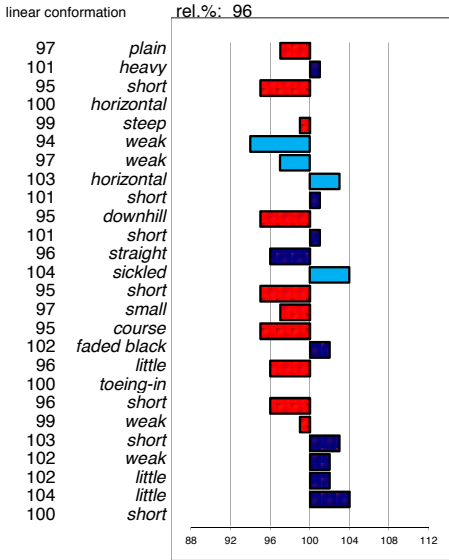

Sjaard 320

198900821 marks allowed: 11,6%
born: 08-03-89 not allowed: 1,3%
s.: Djurre 284 mgs mggs
m.: Fokeltsje Reitse 272 Ritske 202

waarderende exterieurkenmerken

type	frame	feet & legs			walk	trot	total
98	99	98	98	97	102	99	
ABFP							
rel.	walk	trot	canter	riding	driving	showdr.	total
68	100	106	104	104	105	104	104

Ritse 322

198909021 marks allowed: 1,9%
born: 24-05-89 not allowed: 3,0%
s.: Oege 267 mgs mggs
m.: Katterine Hotse 223 Ulrig 204