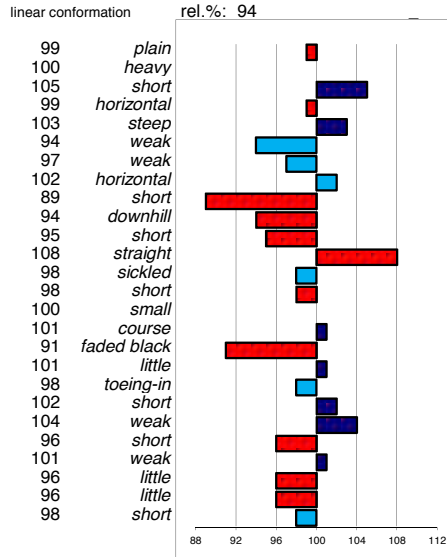

noble
light
long
vertical
sloping
tight
tight
sloping
long
ophill
long
standing under
straight
long
large
dry
jet black
much
toeing-out
long
powerful
long
powerful
much
much
tall

head
head-neck-conn.
neck length
neck position
shoulder
back
loins
croup angle
croup length
body
length forearm
frontlegs
hind legs
kootlengte
hooves
bone quality
color
hair
frontlegs
walk length
walk strength
trot length
trot strength
balance
suppleness
stature

waarderende exterieurkenmerken							
type	frame	feet & legs			walk	trot	total
98	97	101			103	100	100
ABFP							
rel.	walk	trot	canter	riding	driving	showdr.	total
79	99	98	99	99	98	100	99

Fabe 348

199311601 marks allowed: 0,8%
born: 27-03-93 not allowed: 0,4%
s.: Melle 311 mgs mggs
m.: Kee Romke 234 Ulrig 204