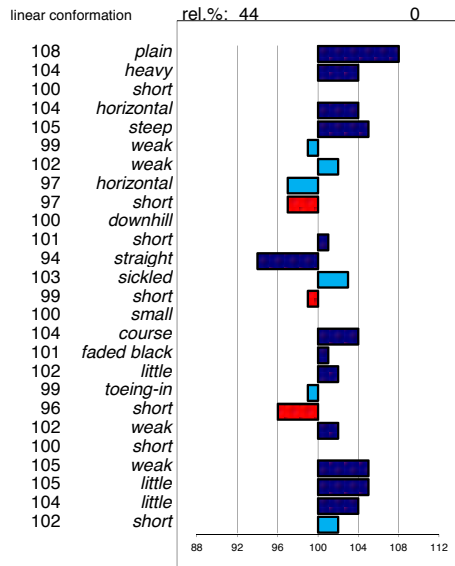

noble
light
long
vertical
sloping
tight
tight
sloping
long
ophill
long
standing under
straight
long
large
dry
jet black
much
toeing-out
long
powerful
long
powerful
much
much
tall

waarderende exterieurkenmerken

type	frame	feet & legs	walk	trot	total		
105	106	101	99	106	103		
ABFP							
rel.	walk	trot	canter	riding	driving	showdr.	total
0	0	0	0	0	0	0	0

waarderende exterieurkenmerken

type	frame	feet & legs	walk	trot	total		
109	105	104	101	105	105		
ABFP							
rel.	walk	trot	canter	riding	driving	showdr.	total
0	0	0	0	0	0	0	0