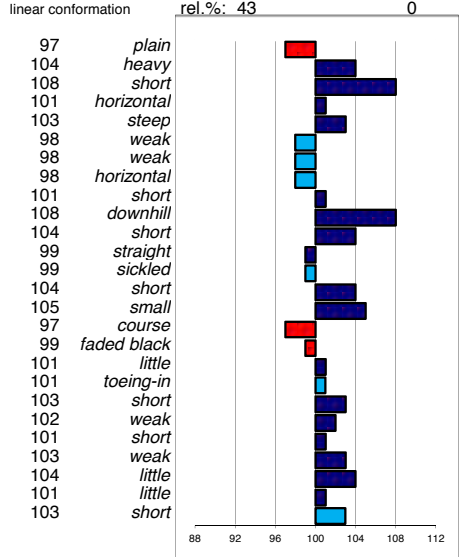

noble
light
long
vertical
sloping
tight
tight
sloping
long
ophill
long
standing under
straight
long
large
dry
jet black
much
toeing-out
long
powerful
long
powerful
much
much
tall

waarderende exterieurkenmerken

type	frame	feet & legs	walk	trot	total		
102	104	100	103	103	103		
ABFP							
rel.	walk	trot	canter	riding	driving	showdr.	total
0	0	0	0	0	0	0	0

Sjouke 453

200503310
born: 06-05-05
s.: Doaitsen 420 mgs mggs
m.: Wiefkje V. Jelte 365 Leffert 306

marks allowed: 0,4%
not allowed: 0,0%