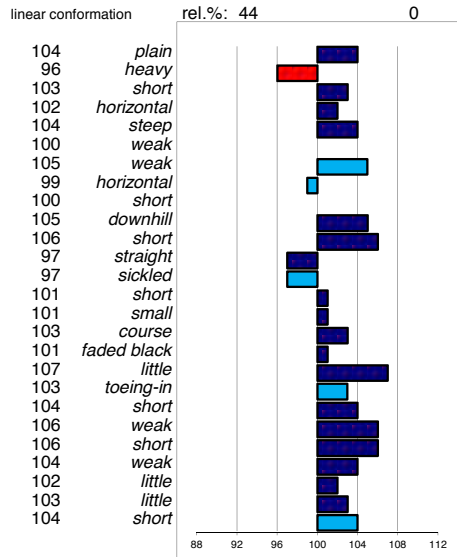

noble
light
long
vertical
sloping
tight
tight
sloping
long
ophill
long
standing under
straight
long
large
dry
jet black
much
toeing-out
long
powerful
long
powerful
much
much
tall

waarderende exterieurkenmerken							total	
type	frame	feet & legs		walk	trot			
108	105	104		106	105		106	
ABFP								
rel.	walk	trot	canter	riding	driving	showdr.	total	
0	0	0	0	0	0	0	0