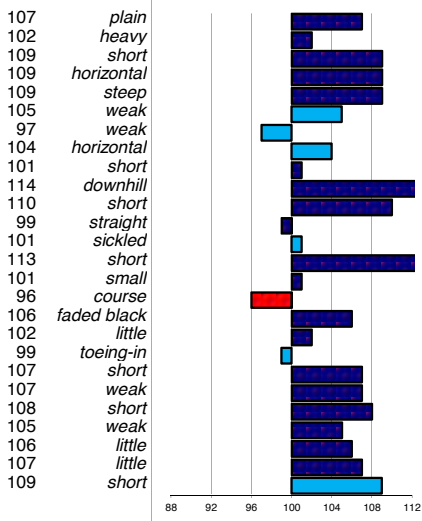

noble
light
long
vertical
sloping
tight
tight
loins
sloping
long
ophill
long
standing under
straight
long
large
dry
jet black
much
toeing-out
long
powerful
long
powerful
much
much
tall

head
head-neck-conn.
neck length
neck position
shoulder
back
loins
croup angle
croup length
body
length forearm
frontlegs
hind legs
kootlengte
hooves
bone quality
color
hair
frontlegs
walk length
walk strength
trot length
trot strength
balance
suppleness
stature

waarderende exterieurkenmerken

type	frame	feet & legs				walk	trot	total
110	111	101				107	105	107
ABFP								
rel.	walk	trot	canter	riding	driving	showdr.	total	
79	101	104	102	102	104	106	103	

Monte 378

199623171 marks allowed: 11,4%
born: 08-07-96 not allowed: 2,9%
s.: Teunis 332 mgs mggs
m.: Roos Boszorg Hannes 296 Mark 232

linear conformation

rel.%: 86