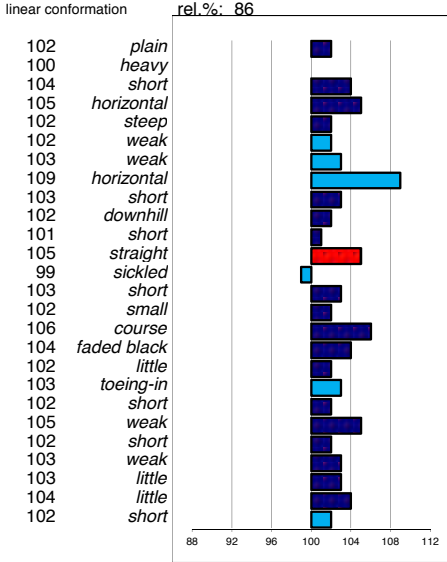

Bente 412

200017131 marks allowed: 2,1%
born: 25-04-00 not allowed: 0,6%
s.: Heinse 354 mgs mggs
m.: Lobke Y. Nammen 308 Jochem 259

noble
light
long
vertical
sloping
shoulder
back
loins
croup angle
croup length
body
length forearm
long
standing under
straight
hind legs
long
large
dry
jet black
much
toeing-out
powerful
long
powerful
much
much
tall

head
head-neck-conn.
neck length
neck position
shoulder
back
loins
croup angle
croup length
body
length forearm
frontlegs
hind legs
kootlengte
hooves
bone quality
color
hair
frontlegs
walk length
walk strength
trots length
trots strength
balance
suppleness
stature

Brend 413

200020671 marks allowed: 2,1%
born: 18-04-00 not allowed: 0,2%
s.: Brandus 345 mgs mggs
m.: Meta van de E Doeke 287 Tjimme 275