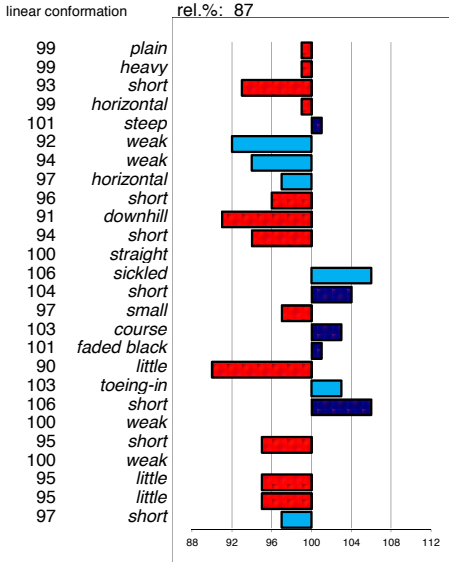

Gerryt 360

199424481 marks allowed: 8,3%
born: 02-07-94 not allowed: 1,6%
s.: Reitse 272 mgs mggs
m.: Leidy Doeke 287 Ritske 202

noble
light
long
vertical
sloping
shoulder
back
loins
croup angle
croup length
body
length forearm
standing under
straight
long
large
dry
jet black
much
toeing-out
powerful
long
powerful
much
much
tall

head
head-neck-conn.
neck length
neck position
shoulder
back
loins
croup angle
croup length
body
length forearm
frontlegs
hind legs
kootlengte
hooves
bone quality
color
hair
frontlegs
walk length
walk strength
trots length
trots strength
balance
suppleness
stature

waarderende exterieurkenmerken						
type	frame	feet & legs		walk	trot	total
96	96	98		102	99	99
ABFP						
rel.	walk	trot	canter	riding	driving	showdr.
73	105	99	104	102	101	98
						total
						102

Jasper 366

199520431 marks allowed: 2,8%
born: 20-05-95 not allowed: 0,3%
s.: Olaf 315 mgs mggs
m.: Antje ut de Mi Franke 251 Tsjalling 235