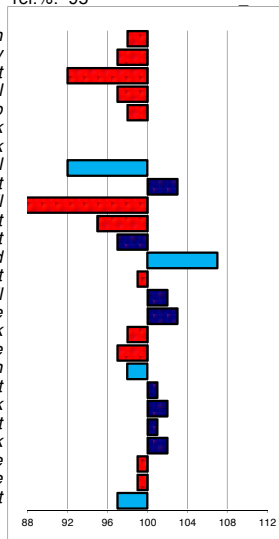

noble
light
long
vertical
sloping
tight
tight
sloping
long
ophill
long
standing under
straight
long
large
dry
jet black
much
toeing-out
long
powerful
long
powerful
much
much
tall

head
head-neck-conn.
neck length
neck position
shoulder
back
loins
croup angle
croup length
body
length forearm
frontlegs
hind legs
kootlengte
hooves
bone quality
color
hair
frontlegs
walk length
walk strength
trot length
trot strength
balance
suppleness
stature

waarderende exterieurkenmerken

type	frame	feet & legs	walk	trot	total	
97	97	102	103	102	100	
ABFP						
rel.	walk	trot	canter	riding	driving	showdr.
67	105	99	99	99	100	99

total
100

Anton 343

199217731 marks allowed: 1,7%
born: 18-06-92 not allowed: 0,1%
s.: Oege 267 mgs mggs
m.: Iduna Tjimme 275 Ewoud 250

linear conformation

rel.%: 96

107 plain
102 heavy
106 short
103 horizontal
101 steep
102 weak
105 weak
102 horizontal
101 short
104 downhill
102 short
95 straight
95 sickled
97 short
83 small
103 course
103 faded black
114 little
105 toeing-in
103 short
103 weak
107 short
104 weak
106 little
106 little
99 short