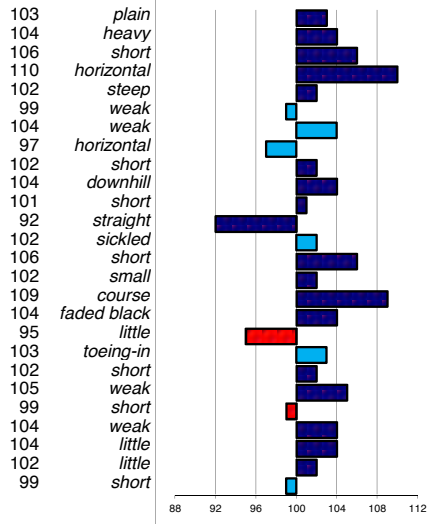

noble
light
long
vertical
sloping
tight
tight
sloping
long
downhill
ophill
long
standing under
straight
long
large
dry
jet black
much
toeing-out
long
powerful
long
powerful
much
much
tall

waarderende exterieurkenmerken

type	frame	feet & legs				walk	trot	total
98	105	103				104	101	102
ABFP								
rel.	walk	trot	canter	riding	driving	showdr.	total	
53	103	103	103	102	104	101	103	

waarderende exterieurkenmerken

type	frame	feet & legs				walk	trot	total
105	106	109				104	102	105
ABFP								
rel.	walk	trot	canter	riding	driving	showdr.	total	
84	103	106	100	104	105	110	104