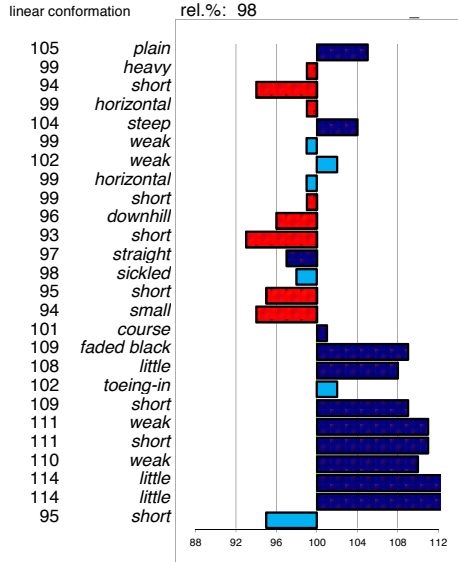

noble
light
long
vertical
sloping
tight
tight
sloping
long
ophill
long
standing under
straight
long
large
dry
jet black
much
toeing-out
long
powerful
long
powerful
much
much
tall

waarderende exterieurkenmerken						
type	frame	feet & legs		walk	trot	total
106	103	105		111	108	107
ABFP						
rel.	walk	trot	canter	riding	driving	showdr.
83	107	110	106	108	109	109
						total
						108

Karel 370

199510851 marks allowed: 1,8%
born: 26-02-95 not allowed: 2,1%
s.: Nammen 308 mgs mggs
m.: Fabioloa Reitse 272 Ygram 240