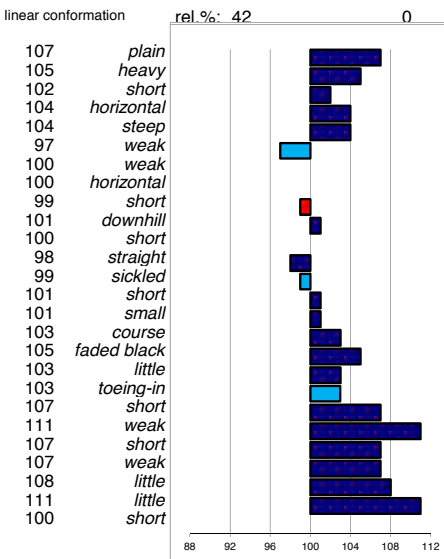

noble
light
long
vertical
sloping
tight
tight
sloping
long
loins
long
standing under
straight
long
large
dry
jet black
much
toeing-out
long
powerful
long
powerful
much
much
tall

head
head-neck-conn.
neck length
neck position
shoulder
back
loins
croup angle
croup length
body
length forearm
frontlegs
hind legs
kootlengte
hooves
bone quality
color
hair
frontlegs
walk length
walk strength
trots length
trots strength
balance
suppleness
stature

Uwe 458

200602284 marks allowed: 4,9%
born: 19-04-06 not allowed: 0,0%
s.: Beart 411 mgs mggs
m.: Rimkje B.L. Bonne 341 Lute 304