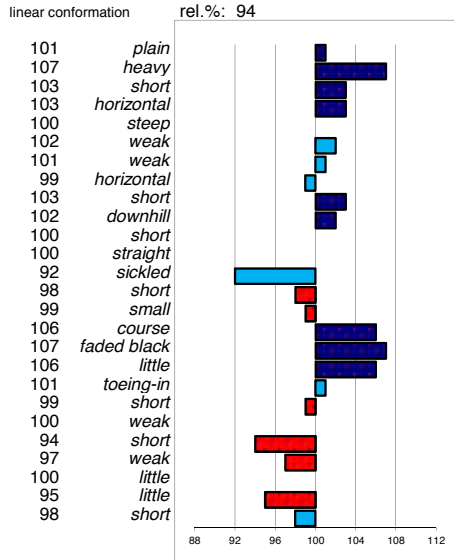

waarderende exterieurkenmerken

type	frame	feet & legs			walk	trot	total
103	101	102	102	100	98	101	
ABFP							
rel.	walk	trot	canter	riding	driving	showdr.	total
47	100	96	97	98	97	98	98

Tsjerk 328

199008331 marks allowed: 3,5%
born: 24-03-90 not allowed: 0,4%
s.: Feitse 293 mgs mggs
m.: Wijkje Nanne 197 Hylke 186