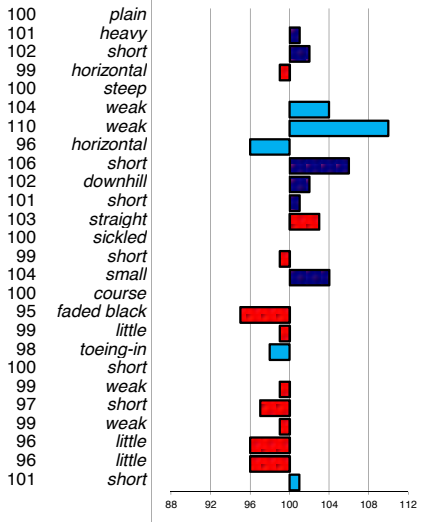

Maiko 373

199605951 marks allowed: 6,9%
born: 08-02-96 not allowed: 1,1%
s.: Tsjerk 328 mgs mggs
m.: Wylister Barteld 292 Tamme 276

linear conformation

rel.%: 89

noble
light
long
vertical
sloping
tight
tight
loins
sloping
long
ophill
long
standing under
straight
long
large
dry
jet black
much
toeing-out
long
powerful
long
powerful
much
much
tall

head
head-neck-conn.
neck length
neck position
shoulder
back
loins
croup angle
croup length
body
length forearm
frontlegs
hind legs
kootlengte
hooves
bone quality
color
hair
frontlegs
walk length
walk strength
trot length
trot strength
balance
suppleness
stature

waarderende exterieurkenmerken

type	frame	feet & legs				walk	trot	total
99	103	101				98	99	100
ABFP								
rel.	walk	trot	canter	riding	driving	showdr.	total	
73	103	103	107	107	104	101	104	

Nanning 374

199617561 marks allowed: 0,9%
born: 02-05-96 not allowed: 0,6%
s.: Teunis 332 mgs mggs
m.: Sierda Feitse 293 Oege 267

linear conformation

rel.%: 95