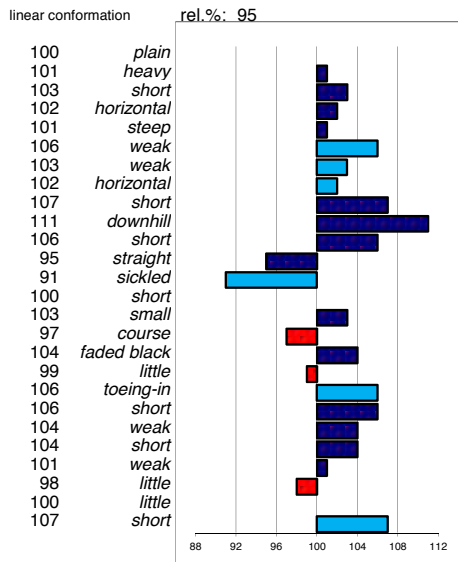

noble
light
long
vertical
sloping
tight
tight
sloping
long
ophill
long
standing under
straight
long
large
dry
jet black
much
toeing-out
long
powerful
long
powerful
much
much
tall

waarderende exterieurkenmerken						
type	frame	feet & legs		walk	trot	total
102	106	101		105	101	103
ABFP						
rel.	walk	trot	canter	riding	driving	showdr.
77	103	98	100	100	101	100
						total
						100