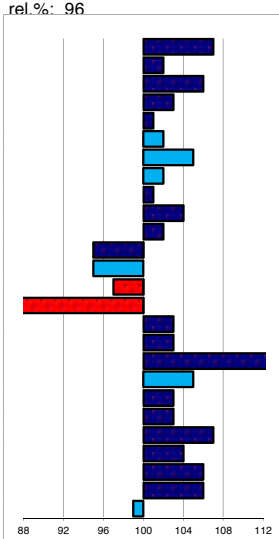

noble
light
long
vertical
sloping
tight
tight
sloping
long
ophill
long
standing unde
straight
long
large
dry
jet black
much
toeing-out
long
powerful
long
powerful
much
much
tall

head
head-neck-conn.
neck length
neck position
shoulder
back
loins
croup angle
croup length
body
length forearm
frontlegs
hind legs
kootlengte
hooves
bone quality
color
hair
frontlegs
walk length
walk strength
trot length
trot strength
balance
suppleness
stature

waarderende exterieurkenmerken

type	frame	feet & legs	walk	trot	total	
109	106	106	104	104	106	
ABFP						
rel.	walk	trot	canter	riding	driving	showdr.
59	99	101	104	101	101	101

total
106

Abel 344

199208471 marks allowed: 0,9%
born: 18-04-92 not allowed: 0,9%
s.: Reitse 272 mgs mggs
m.: Lisanne Wessel 237 Cobus 248

linear conformation

rel.%: 91

101 plain
101 heavy
97 short
98 horizontal
97 steep
99 weak
103 weak
105 horizontal
102 short
100 downhill
98 short
100 straight
101 sickled
97 short
104 small
93 course
100 faded black
94 little
104 toeing-in
104 short
102 weak
101 short
100 weak
99 little
100 little
102 short