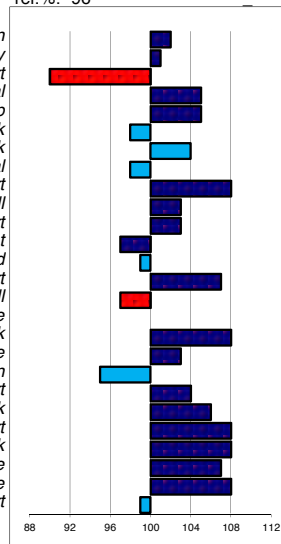

noble
light
long
vertical
sloping
tight
tight
sloping
long
ophill
long
standing under
straight
long
large
dry
jet black
much
toeing-out
long
powerful
long
powerful
much
much
tall

waarderende exterieurkenmerken

type	frame	feet & legs			walk	trot	total
106	105	104		104	106	105	
ABFP							
rel.	walk	trot	canter	riding	driving	showdr.	total
77	98	101	103	102	102	100	101

Ielke 382

199405751 marks allowed: 1,1%
born: 14-05-94 not allowed: 0,3%
s.: Nykle 309 mgs mggs
m.: Imkje Tsjalling 235 Ewoud 250

linear conformation

rel. %: 84

99 plain
107 heavy
100 short
101 horizontal
99 steep
101 weak
103 weak
94 horizontal
96 short
106 downhill
104 short
99 straight
105 sickled
103 short
102 small
105 course
96 faded black
86 little
101 toeing-in
104 short
101 weak
101 short
101 weak
100 little
100 little
106 short