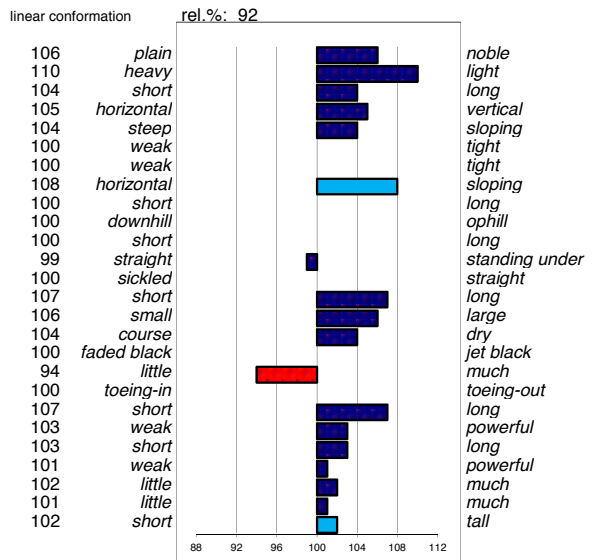

waarderende exterieurkenmerken						
type	frame	feet & legs	walk	trot	total	
106	103	103	105	102	104	
ABFP						
rel.	walk	trot	canter	riding	driving	showdr.
73	107	105	106	107	105	104