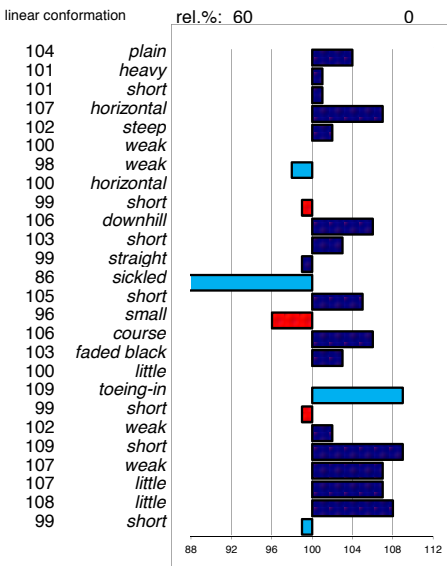

noble
light
long
vertical
sloping
shoulder
back
loins
croup angle
croup length
body
length forearm
frontlegs
hind legs
kootlengte
hooves
bone quality
color
hair
frontlegs
walk length
walk strength
trot length
trot strength
balance
suppleness
stature

Michiel 442

200402871 marks allowed: 2,4%
born: 18-04-04 not allowed: 1,2%
s.: Tsjerk 328 mgs mggs
m.: Trudy fan Boa Leffert 306 Hearke 254