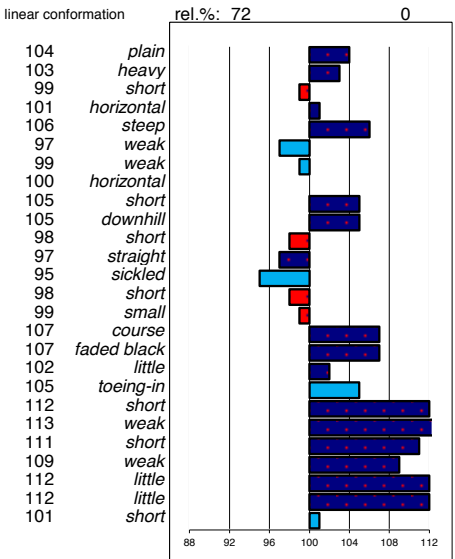

104 plain
103 heavy
99 short
101 horizontal
106 steep
97 weak
99 weak
100 horizontal
105 short
105 downhill
98 short
97 straight
95 sickled
98 short
99 small
107 course
107 faded black
102 little
105 toeing-in
112 short
113 weak
111 short
109 weak
112 little
112 little
101 short

104 plain
103 heavy
99 short
101 horizontal
106 steep
97 weak
99 weak
100 horizontal
105 short
105 downhill
98 short
97 straight
95 sickled
98 short
99 small
107 course
107 faded black
102 little
105 toeing-in
112 short
113 weak
111 short
109 weak
112 little
112 little
101 short

noble
light
long
vertical
sloping
tight
tight
sloping
long
ophill
long
standing under
straight
long
large
dry
jet black
muBL
toeing-out
long
powerful
long
powerful
muBL
muBL
tall

waarderende exterieurkenmerken

type	frame	feet & legs	walk	trot	total		
109	105	105	102	106	106		
ABFP							
rel.	walk	trot	canter	riding	driving	showdr.	total
0	0	0	0	0	0	0	0

waarderende exterieurkenmerken

type	frame	feet & legs	walk	trot	total		
104	104	106	111	108	107		
ABFP							
rel.	walk	trot	canter	riding	driving	showdr.	total
0	0	0	0	0	0	0	0