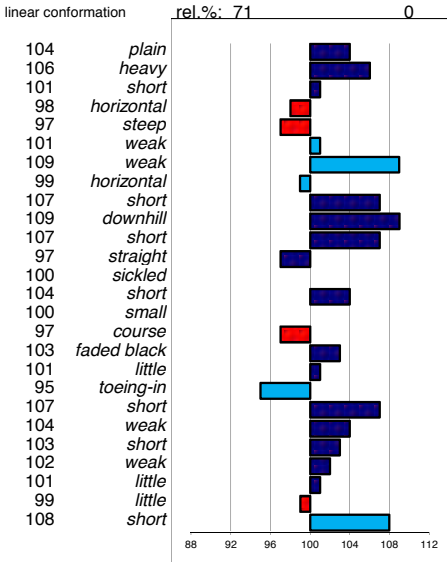

STALLIONS NOT APPROVED BASED ON OFFSPRING

Jorn 430

200300438
born: 27-02-03
s.: Fabe 348
m.: Anke R.
mgs Feitse 293
mggs Naen 264
marks allowed: 0,0%
not allowed: 0,9%

noble
light
long
vertical
sloping
shoulder
back
loins
sloping
long
ophill
long
standing under
straight
long
large
dry
jet black
much
toeing-out
long
powerful
long
powerful
much
much
tall

head
head-neck-conn.
neck length
neck position
shoulder
back
loins
croup angle
croup length
body
length forearm
frontlegs
hind legs
kootlengte
hooves
bone quality
color
hair
frontlegs
walk length
walk strength
trot length
trot strength
balance
suppleness
stature

Loadewyk 431

200303203
born: 31-03-03
s.: Tsjerk 328
m.: Marianne van Jurjen 303
mgs
mggs Naen 264
marks allowed: 7,7%
not allowed: 2,7%