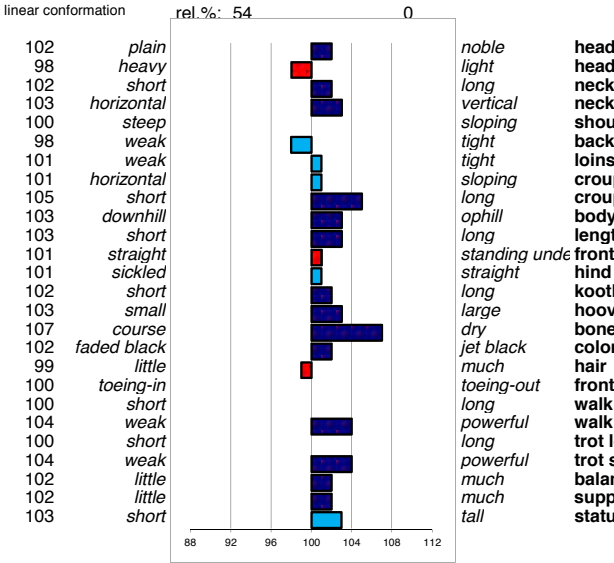

type	frame	feet & legs	walk	trot	total		
103	104	106	104	104	104		
ABFP							
rel.	walk	trot	canter	riding	driving	showdr.	total
0	0	0	0	0	0	0	0

Mewes 438

200401257 marks allowed: 2,1%
born: 01-04-04 not allowed: 0,0%
s.: Teeuwis 389 mgs mggs
m.: Oekje-Vrouwk Oege 267 Leffert 306