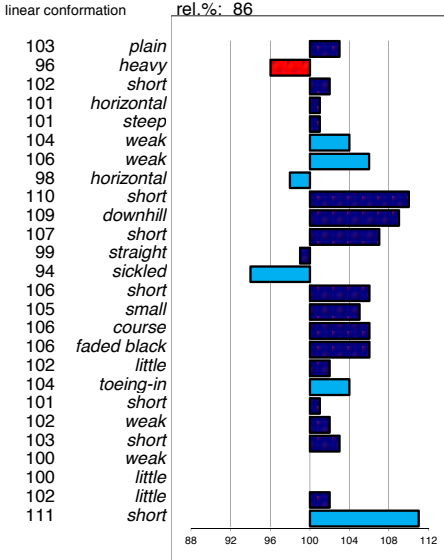

Gjalt 426

200244671 marks allowed: 0,9%
born: 09-06-02 not allowed: 0,5%
s.: Pyt 325 mgs mggs
m.: Margriet C. Lukas 324 Oepke 266

noble
light
long
vertical
sloping
tight
tight
sloping
long
ophill
long
standing under
straight
long
large
dry
jet black
much
toeing-out
long
powerful
long
powerful
much
much
tall

head
head-neck-conn.
neck length
neck position
shoulder
back
loins
croup angle
croup length
body
length forearm
frontlegs
hind legs
kootlengte
hooves
bone quality
color
hair
frontlegs
walk length
walk strength
trot length
trot strength
balance
suppleness
stature

waarderende exterieurkenmerken

type	frame	feet & legs	walk	trot	total		
104	108	105	101	102	103		
ABFP							
rel.	walk	trot	canter	riding	driving	showdr.	total
73	104	102	107	104	103	101	104

Hinne 427

200245901 marks allowed: 4,5%
born: 07-06-02 not allowed: 0,4%
s.: Tsjerk 328 mgs mggs
m.: Anke Falke 291 Hearke 254