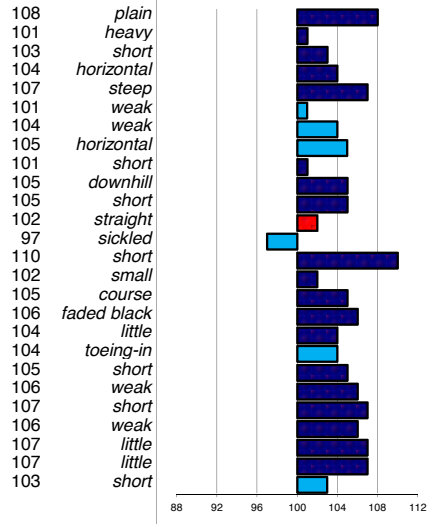

noble
light
long
vertical
sloping
tight
tight
sloping
long
ophill
long
standing under
straight
long
large
dry
jet black
much
toeing-out
long
powerful
long
powerful
much
much
tall

waarderende exterieurkenmerken

type	frame	feet & legs				walk	trot	total
108	105	105				106	105	106
ABFP								
rel.	walk	trot	canter	riding	driving	showdr.	total	
68	101	104	106	105	103	108	104	

Wierd 409

199938871
born: 29-06-99 marks allowed: 7,0%
not allowed: 1,4%
s.: Folkert 353 mgs mggs
m.: Tsjitske ut de Reitse 272 Peke 268

linear conformation

rel.%: 88