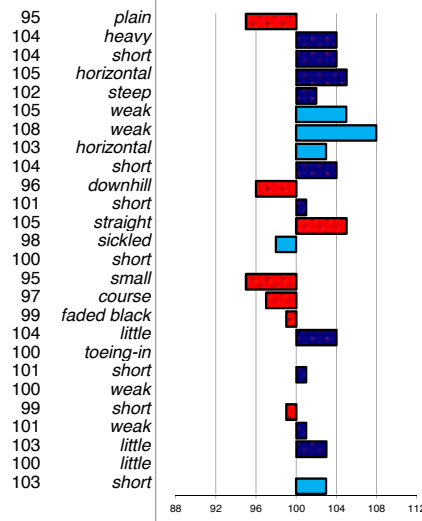

noble
light
long
vertical
sloping
tight
tight
sloping
long
ophill
long
standing under
straight
long
large
dry
jet black
much
toeing-out
long
powerful
long
powerful
much
much
tall

waarderende exterieurkenmerken

type	frame	feet & legs				walk	trot	total
101	102	98				99	101	100
ABFP								
rel.	walk	trot	canter	riding	driving	showdr.	total	
72	103	100	103	103	101	100	102