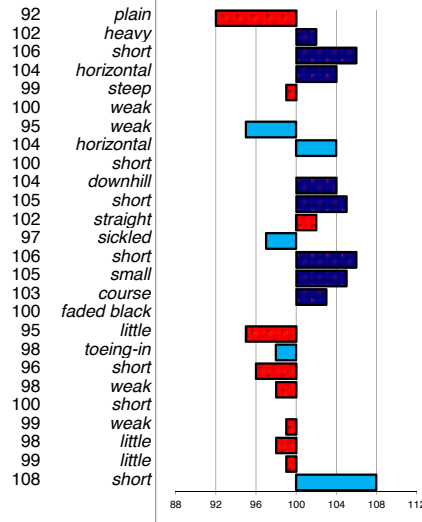

noble
light
long
vertical
sloping
tight
tight
sloping
long
ophill
long
standing under
straight
long
large
dry
jet black
much
toeing-out
long
powerful
long
powerful
much
much
tall

waarderende exterieurkenmerken

type	frame	feet & legs				walk	trot	total
100	103	103				99	99	100
ABFP								
rel.	walk	trot	canter	riding	driving	showdr.	total	
74	101	99	102	101	102	99	101	

Onne 376

199619181 marks allowed: 0,3%
born: 30-07-96 not allowed: 0,1%
s.: Leffert 306 mgs mggs
m.: Ytsje Hearke 254 Wessel 237

linear conformation

rel.%: 97