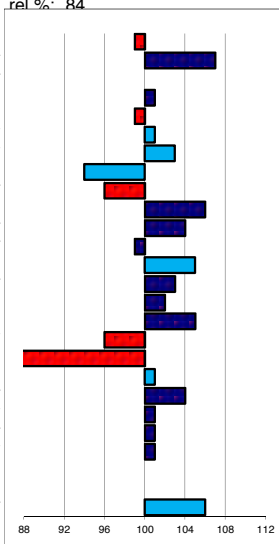

noble
light
long
vertical
sloping
tight
tight
sloping
long
ophill
long
standing under
straight
long
large
dry
jet black
much
toeing-out
long
powerful
long
powerful
much
much
tall

head
head-neck-conn.
neck length
neck position
shoulder
back
loins
croup angle
croup length
body
length forearm
frontlegs
hind legs
kootlengte
hooves
bone quality
color
hair
frontlegs
walk length
walk strength
trot length
trot strength
balance
suppleness
stature

waarderende exterieurkenmerken

type	frame	feet & legs			walk	trot	total
97	103	104		103	102	101	
ABFP							
rel.	walk	trot	canter	riding	driving	showdr.	total
71	101	102	109	105	101	96	103

Olrik 383

199615601 marks allowed: 4,4%
born: 13-04-96 not allowed: 1,5%
s.: Jakob 302 mgs mggs
m.: Yfke S.J. Peke 268 Oege 267

linear conformation

rel. %: 89

104 plain
104 heavy
94 short
104 horizontal
101 steep
93 weak
96 weak
99 horizontal
99 short
89 downhill
96 short
101 straight
102 sickled
104 short
104 small
101 course
103 faded black
98 little
104 toeing-in
101 short
103 weak
107 short
108 weak
107 little
107 little
100 short