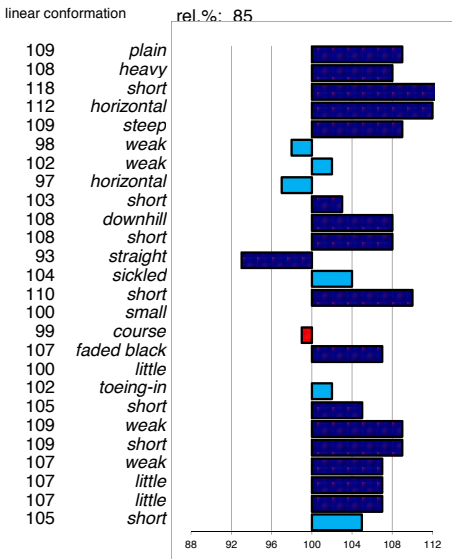

noble
light
long
vertical
sloping
tight
tight
sloping
long
ophill
long
standing under
straight
long
large
dry
jet black
much
toeing-out
long
powerful
long
powerful
much
much
tall

head
head-neck-conn.
neck length
neck position
shoulder
back
loins
croup angle
croup length
body
length forearm
frontlegs
hind legs
kootlengte
hooves
bone quality
color
hair
frontlegs
walk length
walk strength
trot length
trot strength
balance
suppleness
stature

waarderende exterieurkenmerken

type	frame	feet & legs	walk	trot	total		
112	111	103	107	106	108		
ABFP							
rel.	walk	trot	canter	riding	driving	showdr.	total
74	108	109	110	109	107	107	109