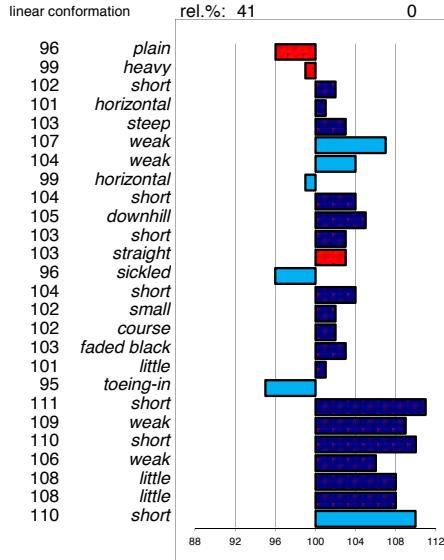

96 plain
99 heavy
102 short
101 horizontal
103 steep
107 weak
104 weak
99 horizontal
104 short
105 downhill
103 short
103 straight
96 sickled
104 short
102 small
102 course
103 faded black
101 little
95 toeing-in
111 short
109 weak
110 short
106 weak
108 little
108 little
110 short

noble
light
long
vertical
sloping
tight
tight
sloping
long
ophill
long
standing under
straight
long
large
dry
jet black
much
toeing-out
long
powerful
long
powerful
much
much
tall

waarderende exterieurkenmerken							
type	frame	feet & legs			walk	trot	total
108	109	103			107	107	107
ABFP							
rel.	walk	trot	canter	riding	driving	showdr.	total
0	0	0	0	0	0	0	0

waarderende exterieurkenmerken							
type	frame	feet & legs			walk	trot	total
101	104	102			109	107	105
ABFP							
rel.	walk	trot	canter	riding	driving	showdr.	total
0	0	0	0	0	0	0	0

Sake 449

200503180 marks allowed: 8,3%
born: 13-05-05 not allowed: 1,7%
s.: Doaitsen 420 mgs mggs
m.: Teuntsje fan S Rypke 321 Gaije 295