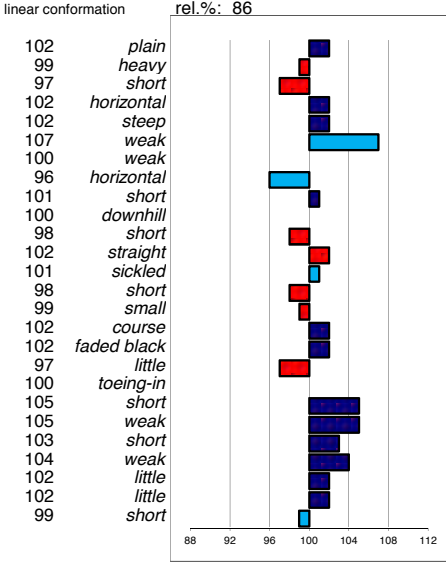

Arjen 417

200009341 marks allowed: 0,0%
born: 31-03-00 not allowed: 0,2%
s.: Erik 351 mgs mggs
m.: Femke v. Hidt Nikolaas 310 Jochem 259

waarderende exterieurkenmerken						
type	frame	feet & legs	walk	trot	total	
102	102	103	105	103	103	103
ABFP						
rel.	walk	trot	canter	riding	driving	showdr.
71	101	97	99	99	101	101
total 99						

Eibert 419

200103511 marks allowed: 2,5%
born: 01-03-01 not allowed: 0,4%
s.: Folkert 353 mgs mggs
m.: Joyke v/h Gal Reitse 272 Lammert 260