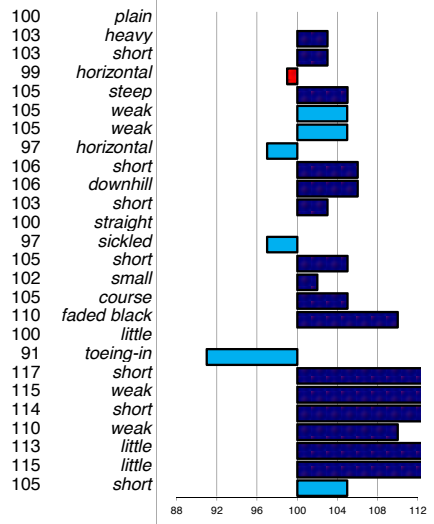

noble
light
long
vertical
sloping
tight
tight
sloping
long
ophill
long
standing under
straight
long
large
dry
jet black
much
toeing-out
long
powerful
long
powerful
much
much
tall

waarderende exterieurkenmerken

type	frame	feet & legs				walk	trot	total
103	109	105				115	108	108
ABFP								
rel.	walk	trot	canter	riding	driving	showdr.	total	
76	111	107	106	106	107	102	107