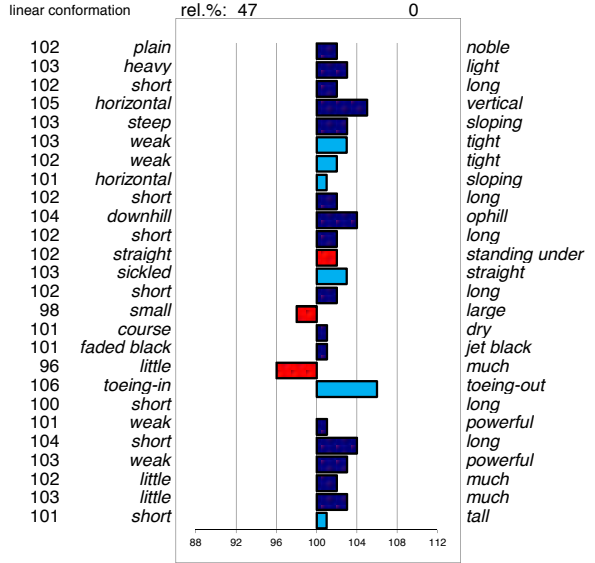

type	frame	feet & legs	walk	trot	total		
106	107	102	102	103	104		
ABFP							
rel.	walk	trot	canter	riding	driving	showdr.	total
0	0	0	0	0	0	0	0