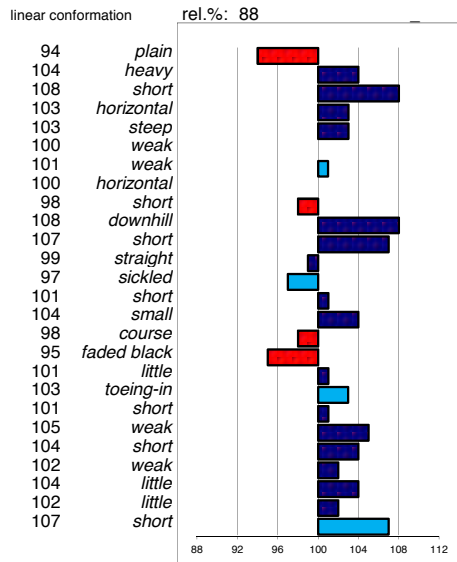

noble
light
long
vertical
sloping
tight
tight
sloping
long
ophill
long
standing under
straight
long
large
dry
jet black
much
toeing-out
long
powerful
long
powerful
much
much
tall

waarderende exterieurkenmerken

type	frame	feet & legs				walk	trot	total
101	106	102	102	105	105	103	103	103
ABFP								
rel.	walk	trot	canter	riding	driving	showdr.	total	
72	101	101	101	101	100	103	101	

waarderende exterieurkenmerken

type	frame	feet & legs				walk	trot	total
112	106	106	106	107	107	105	105	108
ABFP								
rel.	walk	trot	canter	riding	driving	showdr.	total	
73	101	100	100	99	103	106	101