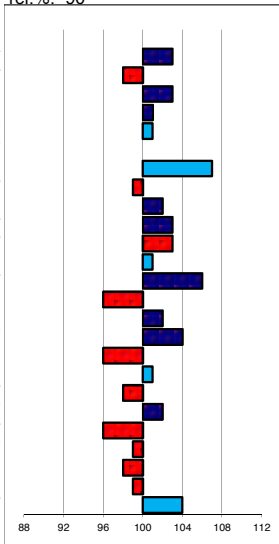

Sibald 380

199709061 marks allowed: 0,5%
born: 23-03-97 not allowed: 0,3%
s.: Sierk 326 mgs mggs
m.: Berlinda H. Leffert 306 Oege 267

linear conformation

rel. %: 90

100 plain
103 heavy
98 short
103 horizontal
101 steep
101 weak
100 weak
107 horizontal
99 short
102 downhill
103 short
103 straight
101 sickled
106 short
96 small
102 course
104 faded black
96 little
101 toeing-in
98 short
102 weak
96 short
99 weak
98 little
99 little
104 short

noble
light
long
vertical
sloping
tight
tight
sloping
long
ophill
long
standing under
straight
long
large
dry
jet black
much
toeing-out
long
powerful
long
powerful
much
much
tall

head
head-neck-conn.
neck length
neck position
shoulder
back
loins
croup angle
croup length
body
length forearm
frontlegs
hind legs
kootlengte
hooves
bone quality
color
hair
frontlegs
walk length
walk strength
trot length
trot strength
balance
suppleness
stature

waarderende exterieurkenmerken

type	frame	feet & legs			walk	trot	total
100	99	102		101	99	100	
ABFP							
rel.	walk	trot	canter	riding	driving	showdr.	total
74	102	100	101	99	102	103	101

Sape 381

199732061 marks allowed: 1,5%
born: 06-07-97 not allowed: 1,6%
s.: Fabe 348 mgs mggs
m.: Olcha Feitse 293 Naen 264

linear conformation

rel. %: 96

102 plain
101 heavy
90 short
105 horizontal
105 steep
98 weak
104 weak
98 horizontal
108 short
103 downhill
103 short
97 straight
99 sickled
107 short
97 small
100 course
108 faded black
103 little
95 toeing-in
104 short
106 weak
108 short
108 weak
107 little
108 little
99 short