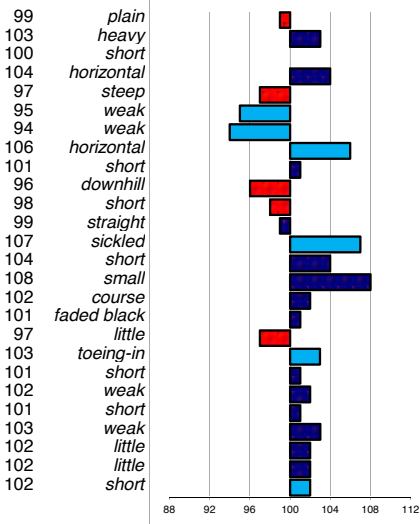

noble
light
long
vertical
sloping
tight
tight
sloping
long
ophill
long
standing under
straight
long
large
dry
jet black
much
toeing-out
long
powerful
long
powerful
much
much
tall

head
head-neck-conn.
neck length
neck position
shoulder
back
loins
croup angle
croup length
body
length forearm
frontlegs
hind legs
kootlengte
hooves
bone quality
color
hair
frontlegs
walk length
walk strength
trot length
trot strength
balance
suppleness
stature

waarderende exterieurkenmerken

type	frame	feet & legs				walk	trot	total
99	98	102				101	102	101
ABFP								
rel.	walk	trot	canter	riding	driving	showdr.	total	
66	102	103	100	101	100	105	102	

Beart 411

200008071
born: 20-03-00 marks allowed: 1,9%
not allowed: 0,8%
s.: Jasper 366 mgs mggs
m.: Setske F. Feitse 293 Dagho 247

linear conformation

rel.%: 96