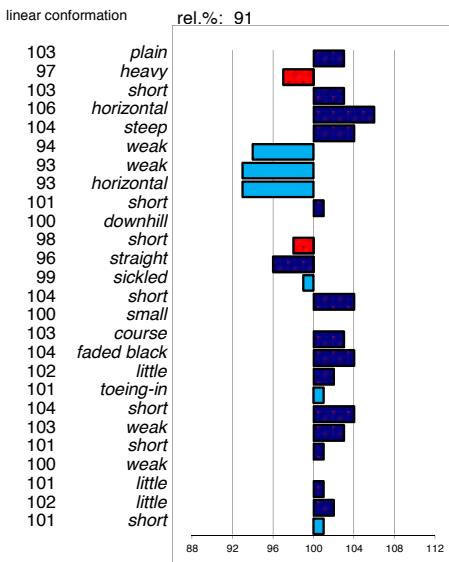

noble
light
long
vertical
sloping
shoulder
back
loins
croup angle
croup length
body
length forearm
standing under
straight
long
large
dry
jet black
much
toeing-out
powerful
long
powerful
much
much
tall

head
head-neck-conn.
neck length
neck position
shoulder
back
loins
croup angle
croup length
body
length forearm
frontlegs
hind legs
kootlengte
hooves
bone quality
color
hair
frontlegs
walk length
walk strength
trots length
trots strength
balance
suppleness
stature

waarderende exterieurkenmerken						
type	frame	feet & legs		walk	trot	total
105	102	103		103	100	103
ABFP						
rel.	walk	trot	canter	riding	driving	showdr.
72	104	105	101	103	105	108
						total
						104

Lolke 371

199516791 marks allowed: 0,7%
born: 30-06-95 not allowed: 0,9%
s.: Oege 267 mgs mggs
m.: Zwaantje F. Reitse 272 Oepke 266