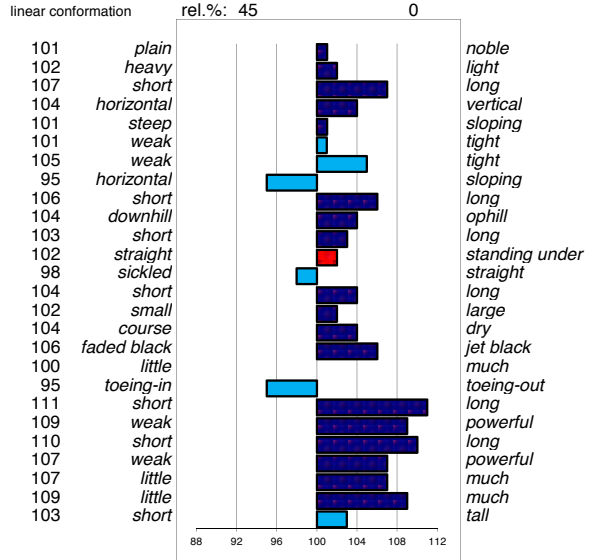

noble
light
long
vertical
sloping
tight
tight
sloping
long
ophill
long
standing under
straight
long
large
dry
jet black
much
toeing-out
long
powerful
long
powerful
much
much
tall

waarderende exterieurkenmerken

type	frame	feet & legs	walk	trot	total		
110	106	105	103	107	106		
ABFP							
rel.	walk	trot	canter	riding	driving	showdr.	total
0	0	0	0	0	0	0	0

waarderende exterieurkenmerken

type	frame	feet & legs	walk	trot	total		
103	108	105	111	107	107		
ABFP							
rel.	walk	trot	canter	riding	driving	showdr.	total
0	0	0	0	0	0	0	0

Wimer 461

200702276
born: 27-04-07
s.: Hinne 427
m.: Adellyke
mgs Heinsje 354
mggs Tjimme 275
marks allowed: nvt
not allowed: nvt