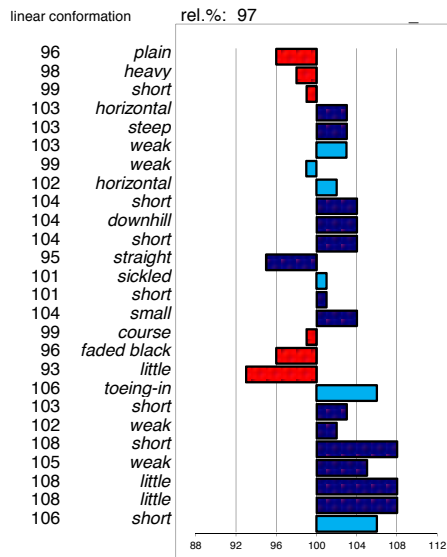

noble
light
long
vertical
sloping
tight
tight
sloping
long
ophill
long
standing under
straight
long
large
dry
jet black
much
toeing-out
long
powerful
long
powerful
much
much
tall

head
head-neck-conn.
neck length
neck position
shoulder
back
loins
croup angle
croup length
body
length forearm
frontlegs
hind legs
kootlengte
hooves
bone quality
color
hair
frontlegs
walk length
walk strength
trot length
trot strength
balance
suppleness
stature

waarderende exterieurkenmerken							
type	frame	feet & legs			walk	trot	total
100	104	102			102	104	102
ABFP							
rel.	walk	trot	canter	riding	driving	showdr.	total
85	102	103	98	100	102	104	101