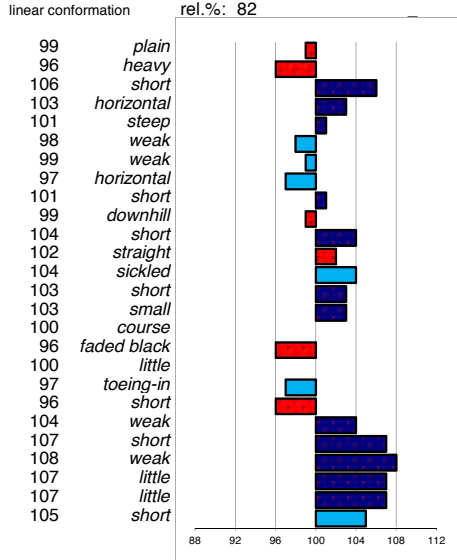

noble
light
long
vertical
sloping
tight
tight
sloping
long
ophill
long
standing under
straight
long
large
dry
jet black
much
toeing-out
long
powerful
long
powerful
much
much
tall

waarderende exterieurkenmerken

type	frame	feet & legs	walk	trot	total		
103	107	103	102	107	104		
ABFP							
rel.	walk	trot	canter	riding	driving	showdr.	total
75	104	103	106	105	106	102	104

Jerke 434

200307001 marks allowed: 2,4%
born: 12-06-03 not allowed: 1,0%
s.: Onne 376 mgs mggs
m.: Reina van de Tsjerk 328 Oege 267