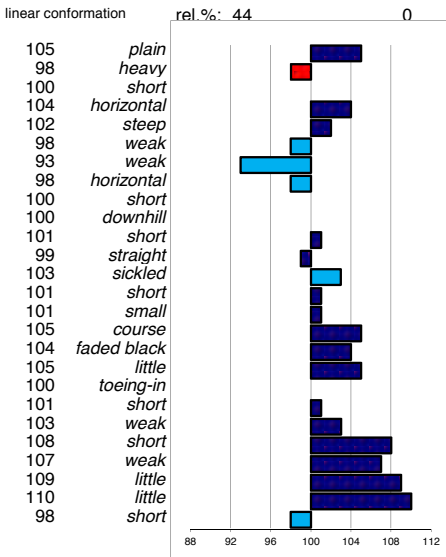

noble
light
long
vertical
sloping
tight
tight
sloping
long
ophill
long
standing under
straight
long
large
dry
jet black
much
toeing-out
long
powerful
long
powerful
much
much
tall

head
head-neck-conn.
neck length
neck position
shoulder
back
loins
croup angle
croup length
body
length forearm
frontlegs
hind legs
kootlengte
hooves
bone quality
color
hair
frontlegs
walk length
walk strength
trot length
trot strength
balance
suppleness
stature

waarderende exterieurkenmerken

type	frame	feet & legs	walk	trot	total		
106	105	104	104	108	106		
ABFP							
rel.	walk	trot	canter	riding	driving	showdr.	total
0	0	0	0	0	0	0	0

Tsjalle 454

200600248
born: 02-03-06
s.: Mintse 384 mgs mggs
m.: Welmoed fan Brandus 345 Jurjen 303

marks allowed: 0,0%
not allowed: 0,0%