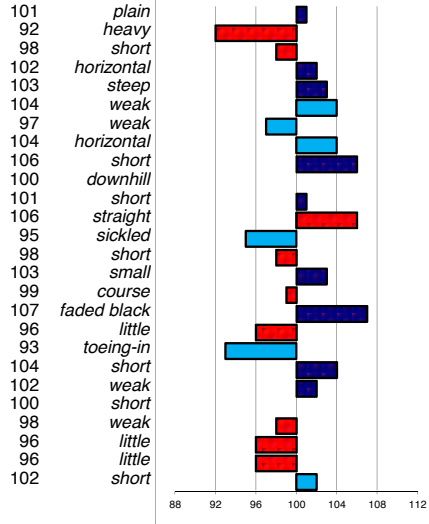

noble
light
long
vertical
sloping
tight
tight
sloping
long
downhill
ophill
long
standing under
straight
long
large
dry
jet black
much
toeing-out
long
powerful
long
powerful
much
much
tall

waarderende exterieurkenmerken

type	frame	feet & legs				walk	trot	total
101	101	98				101	98	100
ABFP								
rel.	walk	trot	canter	riding	driving	showdr.	total	
70	97	95	96	97	96	96	96	

waarderende exterieurkenmerken

type	frame	feet & legs				walk	trot	total
100	101	101				102	98	100
ABFP								
rel.	walk	trot	canter	riding	driving	showdr.	total	
77	103	98	101	101	100	98	100	

Wander 352

199111221
born: 24-06-91
s.: Barteld 292 mgs Djurre 284
m.: Nylke S. mgs Mark 232

marks allowed: 6,1%
not allowed: 0,3%

linear conformation

rel.%: 93